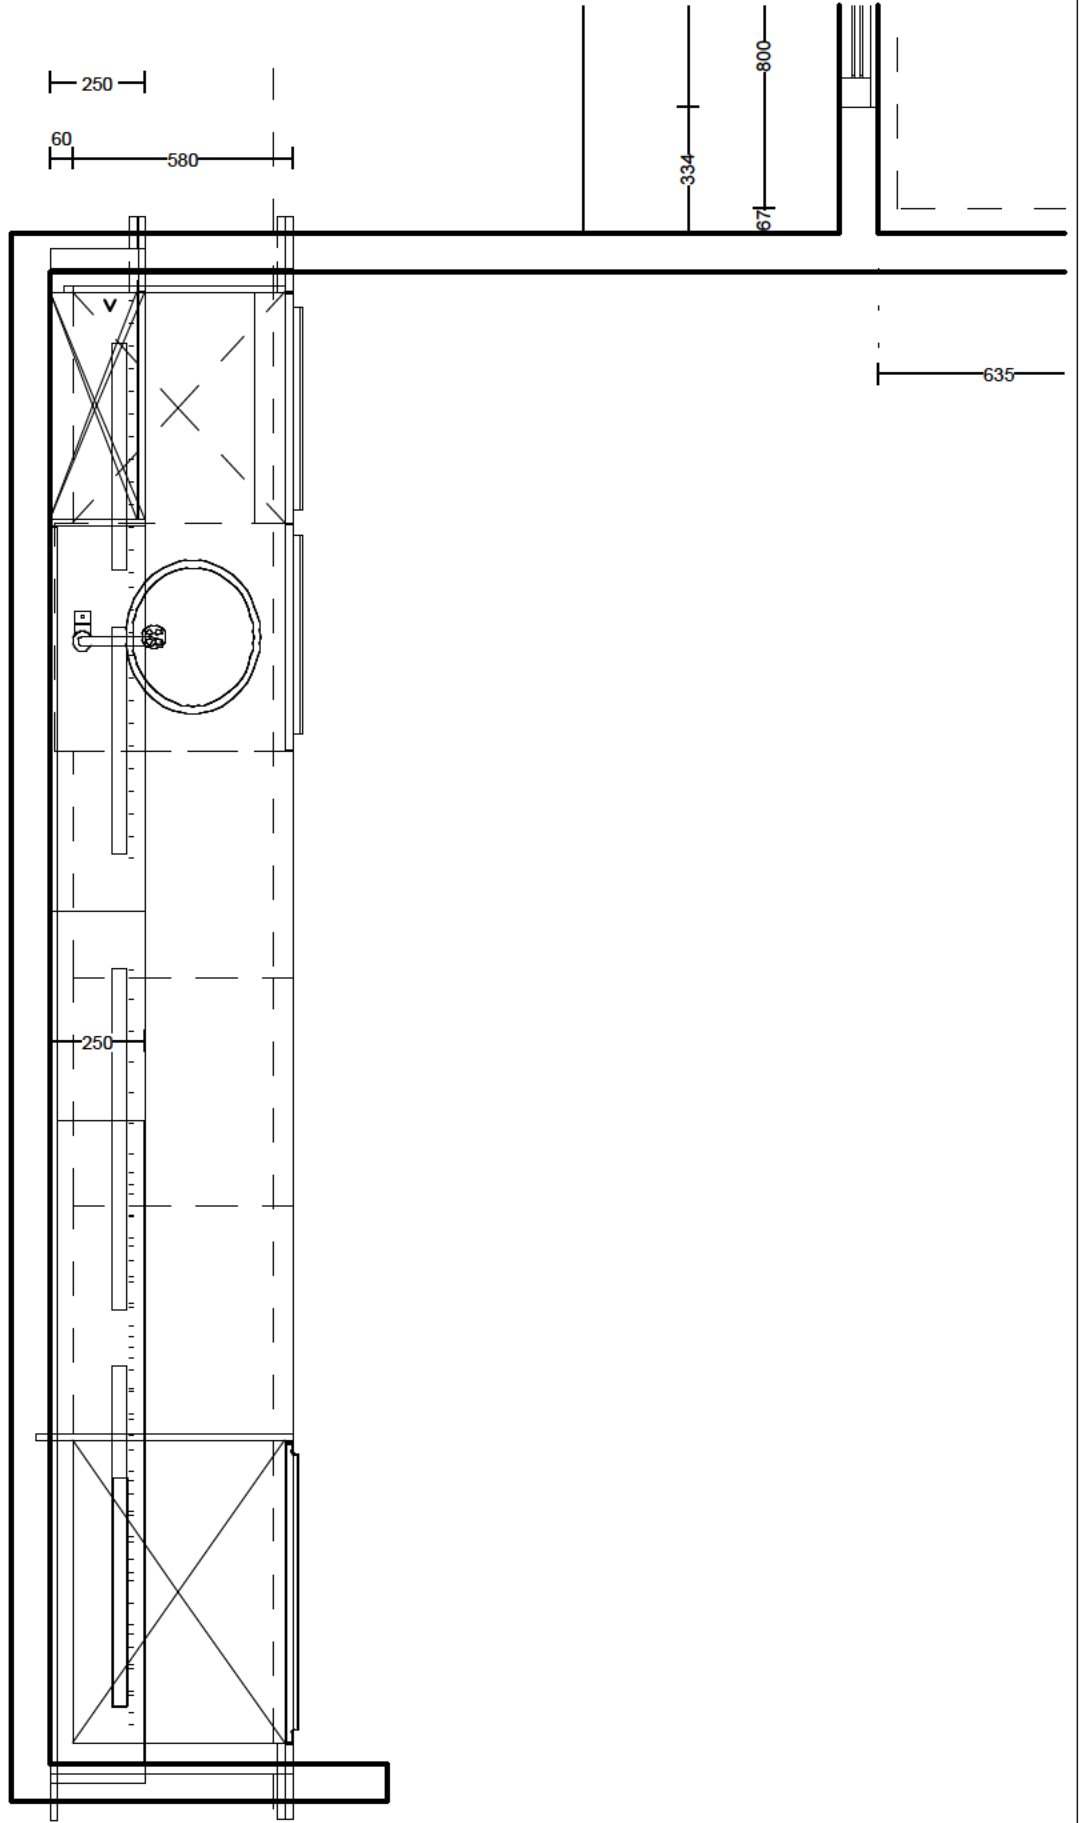

530  
16  
600  
3268

663  
600  
600  
600  
600  
600  
600  
19  
800  
55

250

60  
580

334

800  
67

635

250

640  
250

**LEICHT**

GERMAN  
KITCHEN  
CENTER

**Commission:**

**Design:**

**Date:** 20.03.2020

**View:** Elevation / Scale-to-fit

**Manufacturer:** Leicht Collection 2019 EN

**Program:** 421 IKONO-A

**Handle:** 88614 Recessed handle horiz. 886.

**Worktop col.:**

The images are only to provide a graphic overview; they don't fit precisely. There may be differences in the colours and gr patterns. Front arrangement subject to modification for manufacturer reasons.