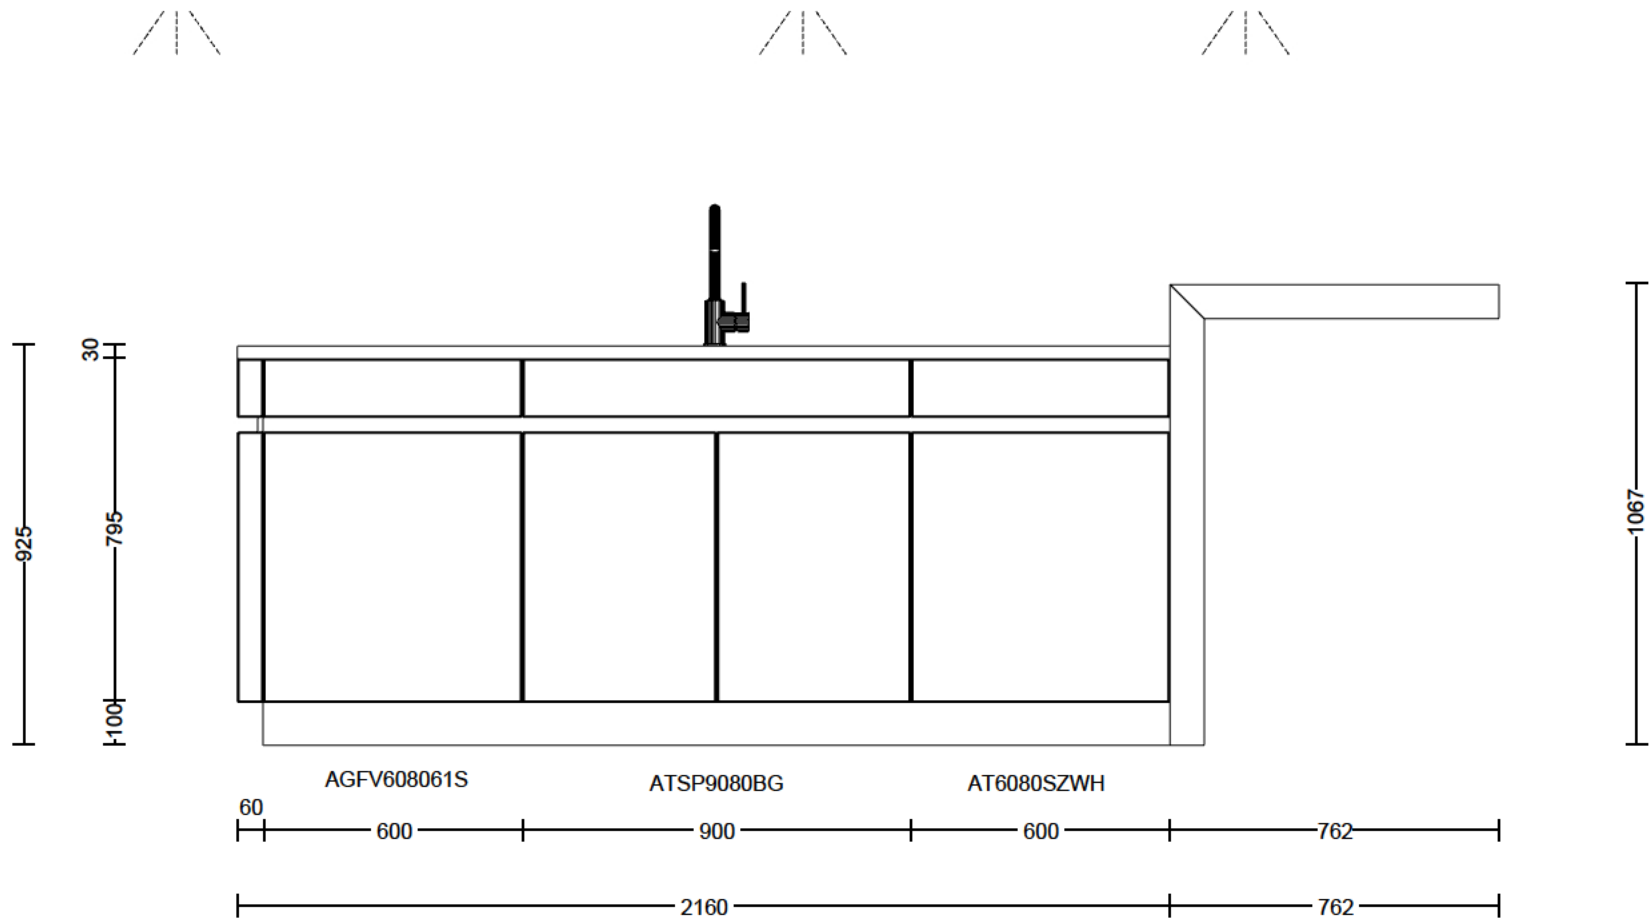

LEICHT

GERMAN
KITCHEN
CENTER

Commission:

Design:

Date:

20.03.2020

View:

Elevation / 1:17

Manufacturer Leicht Collection 2019 EN

Program: 421 IKONO-A

Handle: 88614 Recessed handle horiz. 886.

Worktop col.:

The images are only to provide a graphic overview; they don't fit precisely. There may be differences in the colours and gr patterns. Front arrangement subject to modification for manufacturer reasons.