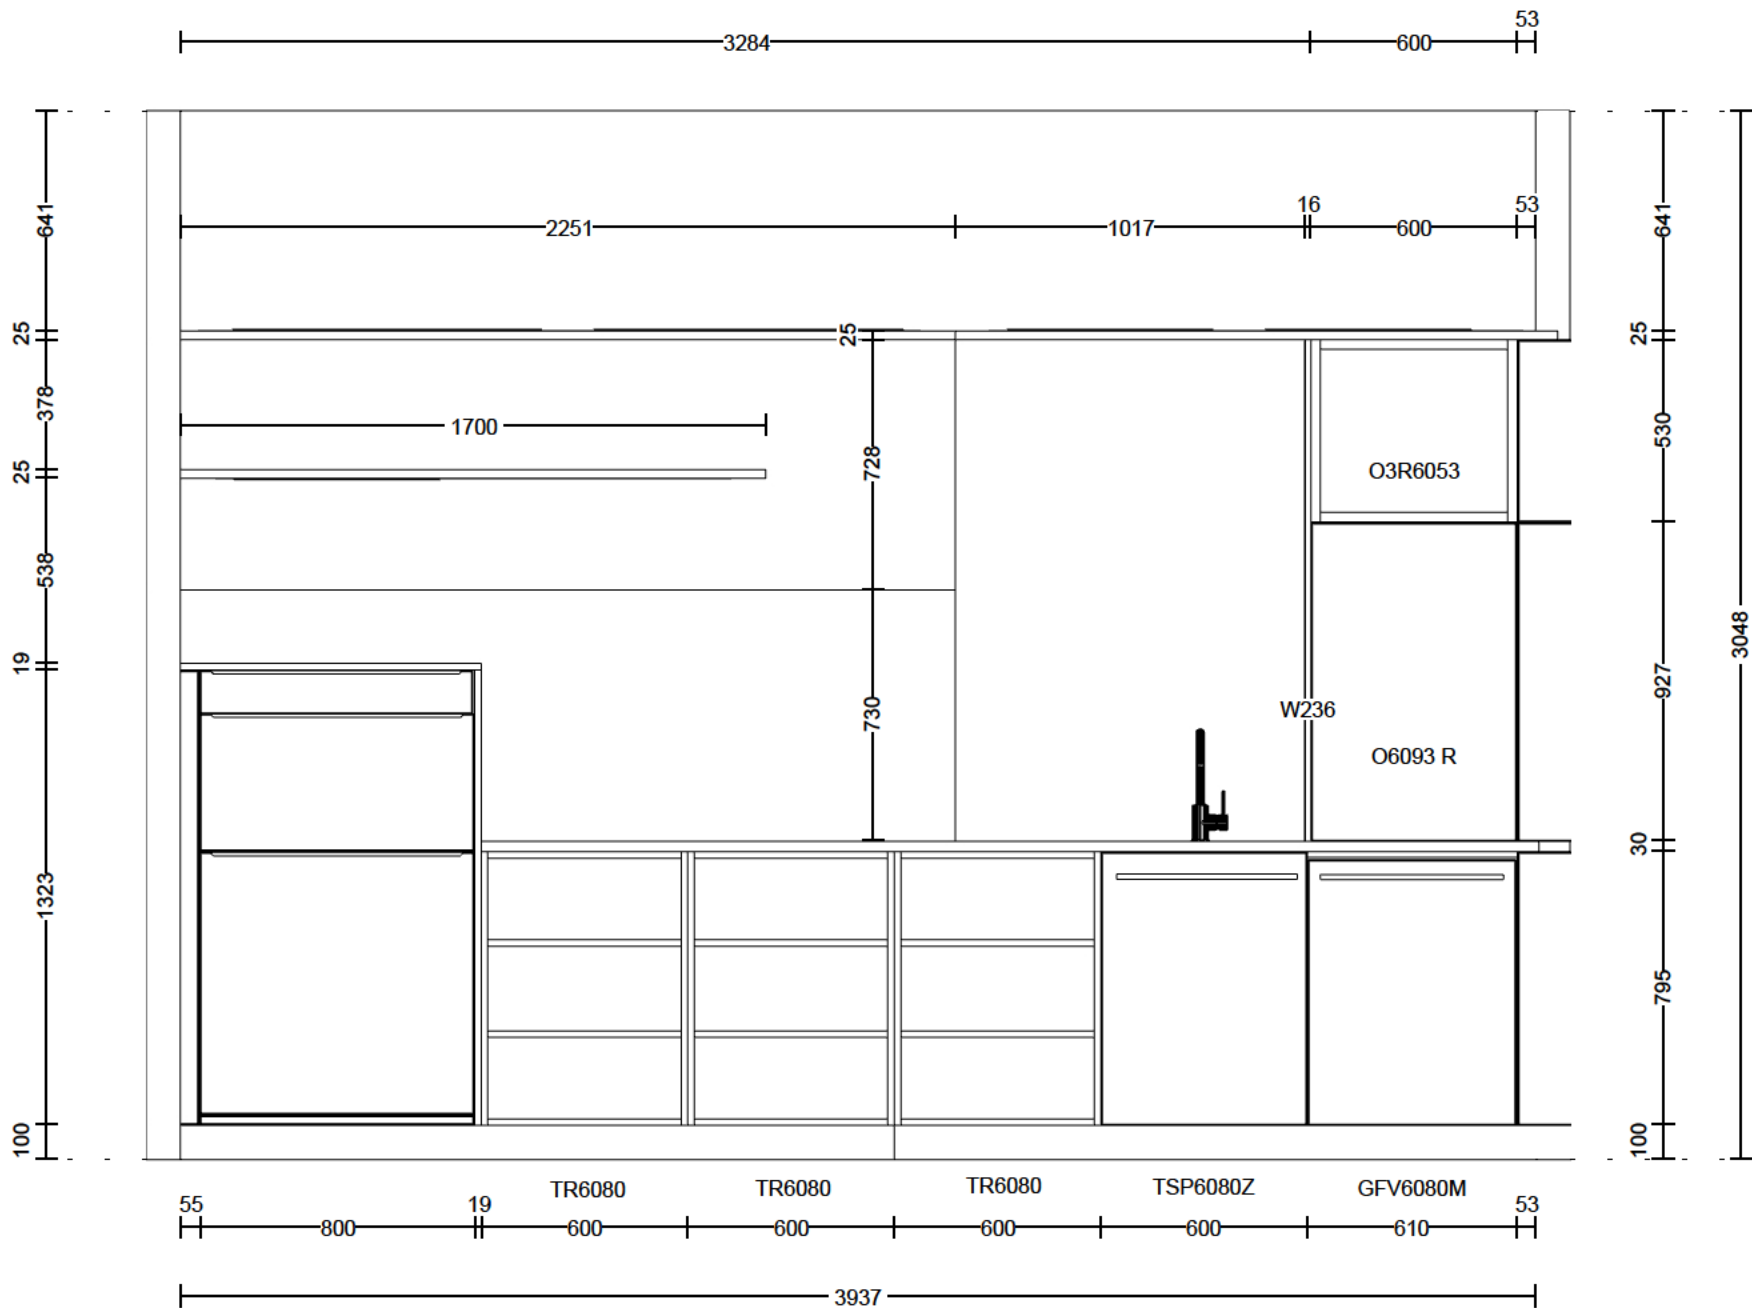

**Worktop col.:**

The images are only to provide a graphic overview; they don't fit precisely. There may be differences in the colours and gr patterns. Front arrangement subject to modification for manufacturer reasons.

**LEICHT**

GERMAN  
KITCHEN  
CENTER

**Commission:**

**Design:**

**Date:**

20.03.2020

**View:**

Elevation / Scale-to-fit