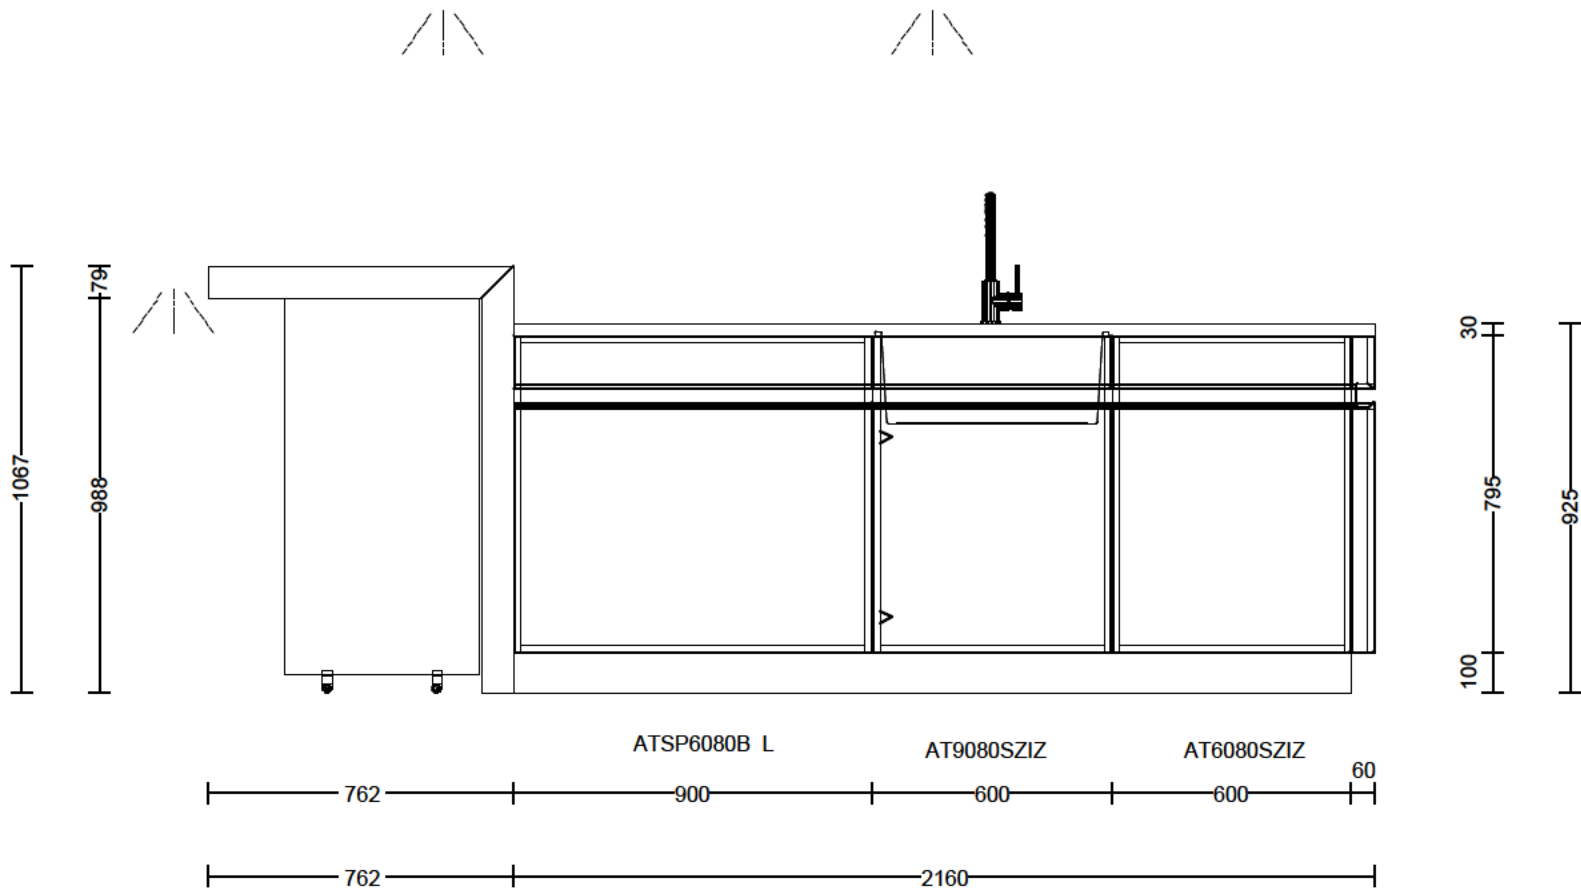

LEICHT®

Commission:

Design:

Date: 20.03.2020

View: Elevation / 1:18

Manufacturer Leicht Collection 2019 EN

Program: 421 IKONO-A

Handle: 88614 Recessed handle horiz. 886.

Worktop col.:

The images are only to provide a graphic overview; they don't fit precisely. There may be differences in the colours and gr patterns. Front arrangement subject to modification for manufacturer reasons.