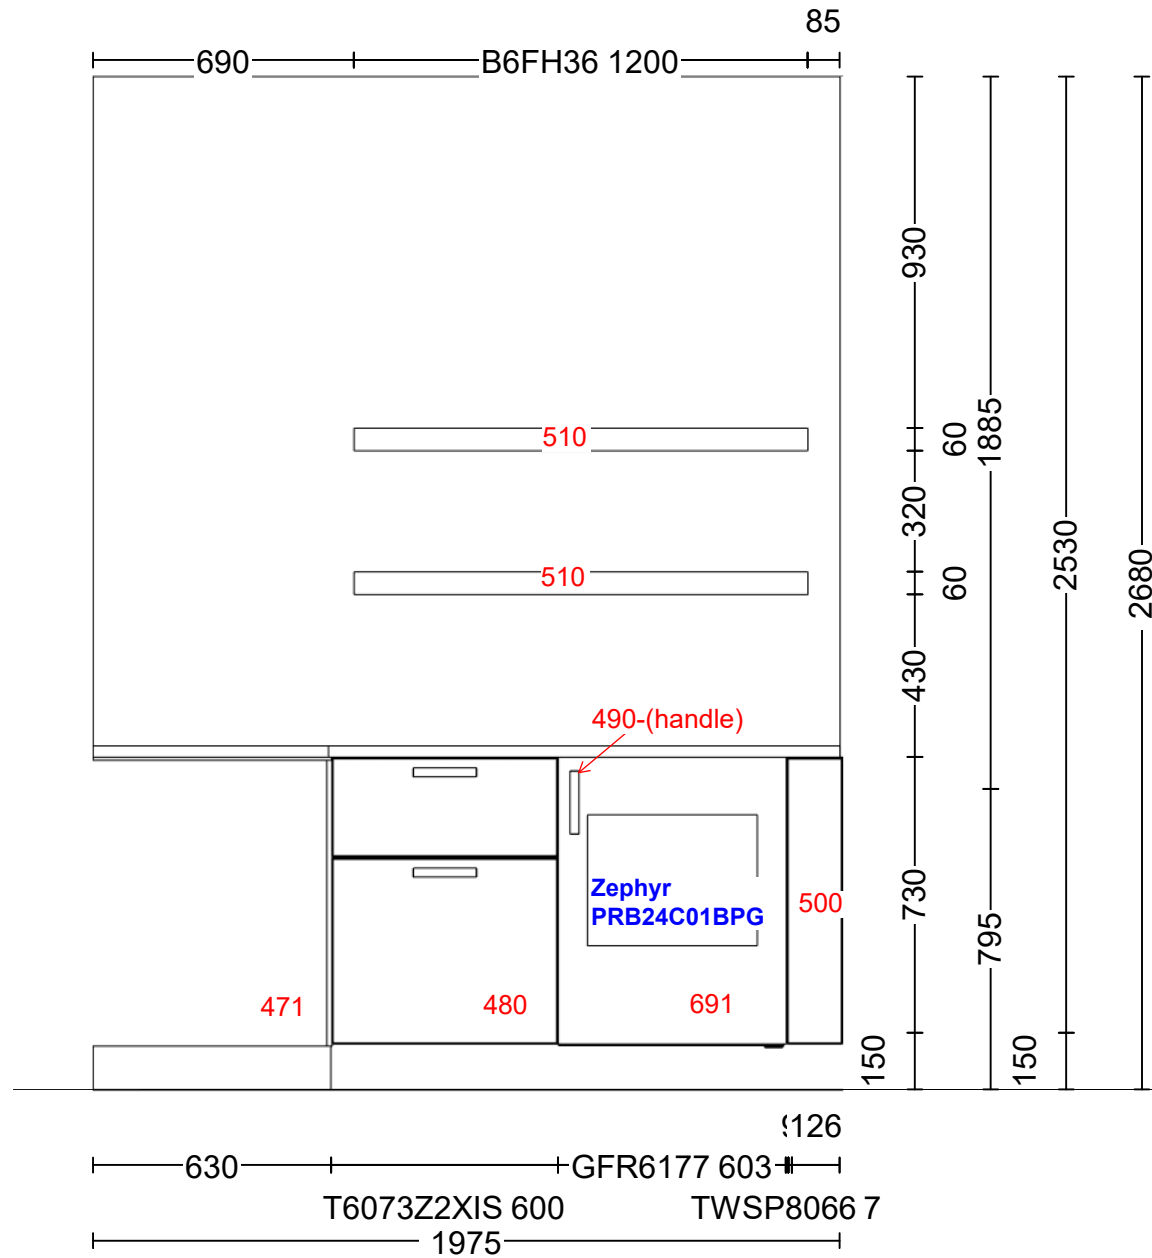

Commission:
Design: [REDACTED]
Date: 09/21/2022
View: Elevation 3 / 1:20

Manufacturer: Leicht Collection 2022 EN
Program: 219 ORLANDO
Handle: 55310 Metal bow handle 553.277 black
Worktop col.: 282 alpine grey

The images are only to provide a graphical overview; they don't fit precisely. There may be differences in the colours and grain patterns. Front arrangement subject to modification for manufacturer reasons.