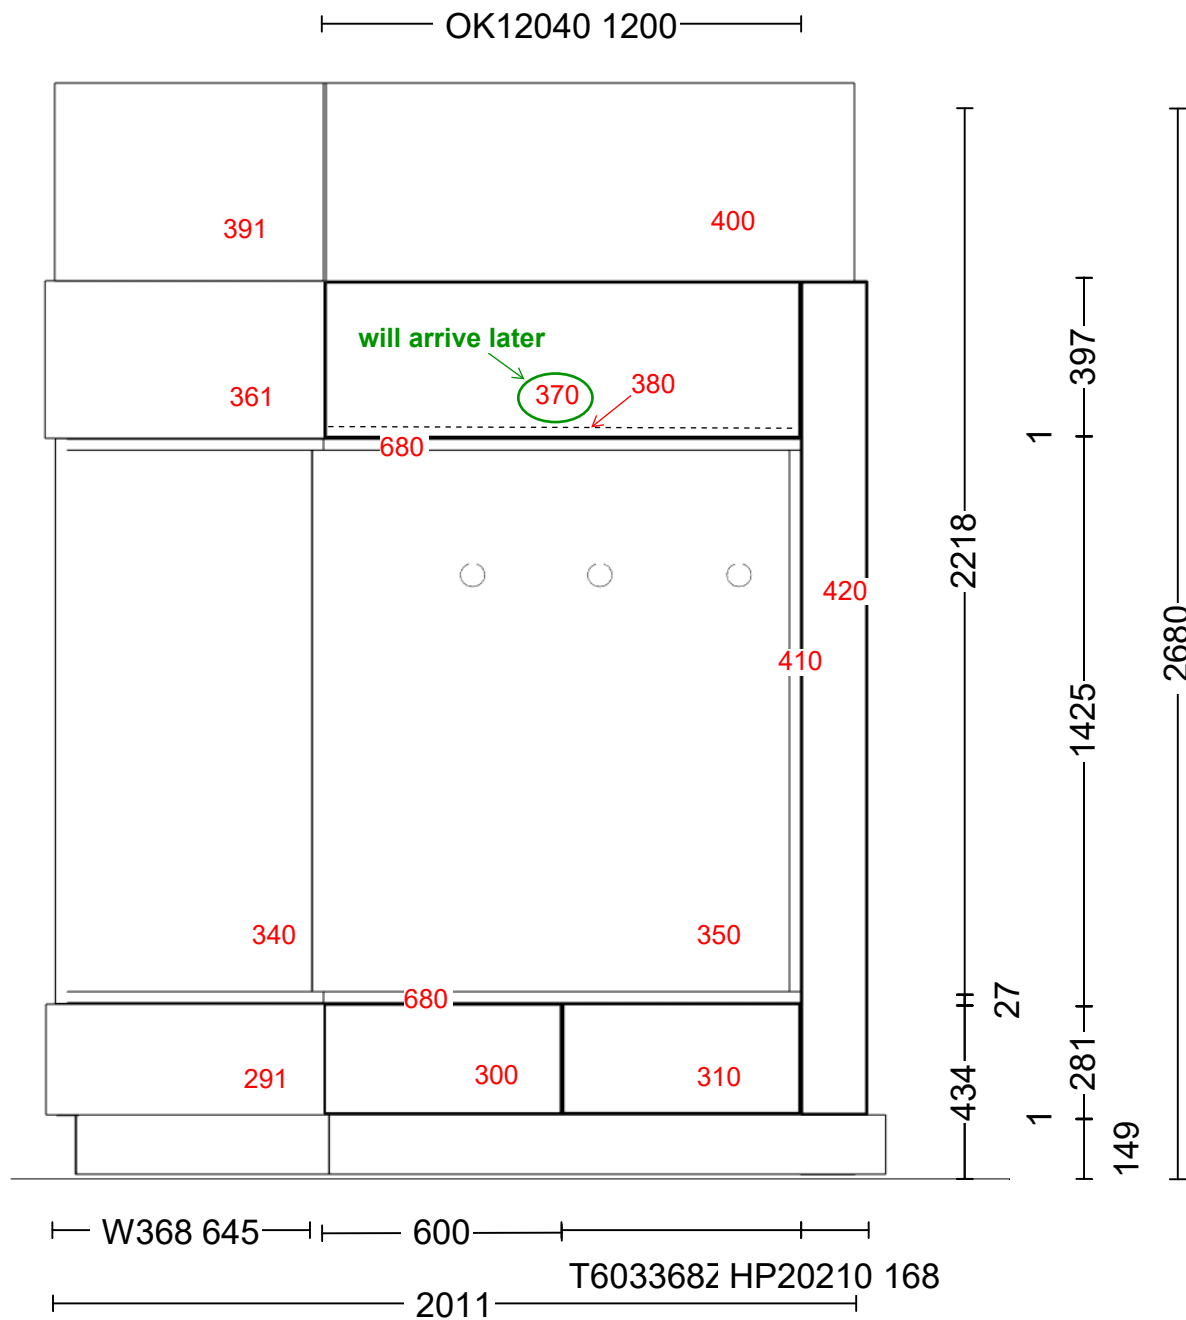

Commission:
Design: ██████████
Date: 09/21/2022
View: Elevation 19 / Scale-to-fit

Manufacturer: Leicht Collection 2022 EN
Program: 219 ORLANDO
Handle: 55310 Metal bow handle 553.277 black
Worktop col.: 282 alpine grey

The images are only to provide a graphical overview; they don't fit precisely. There may be differences in the colours and grain patterns. Front arrangement subject to modification for manufacturer reasons.