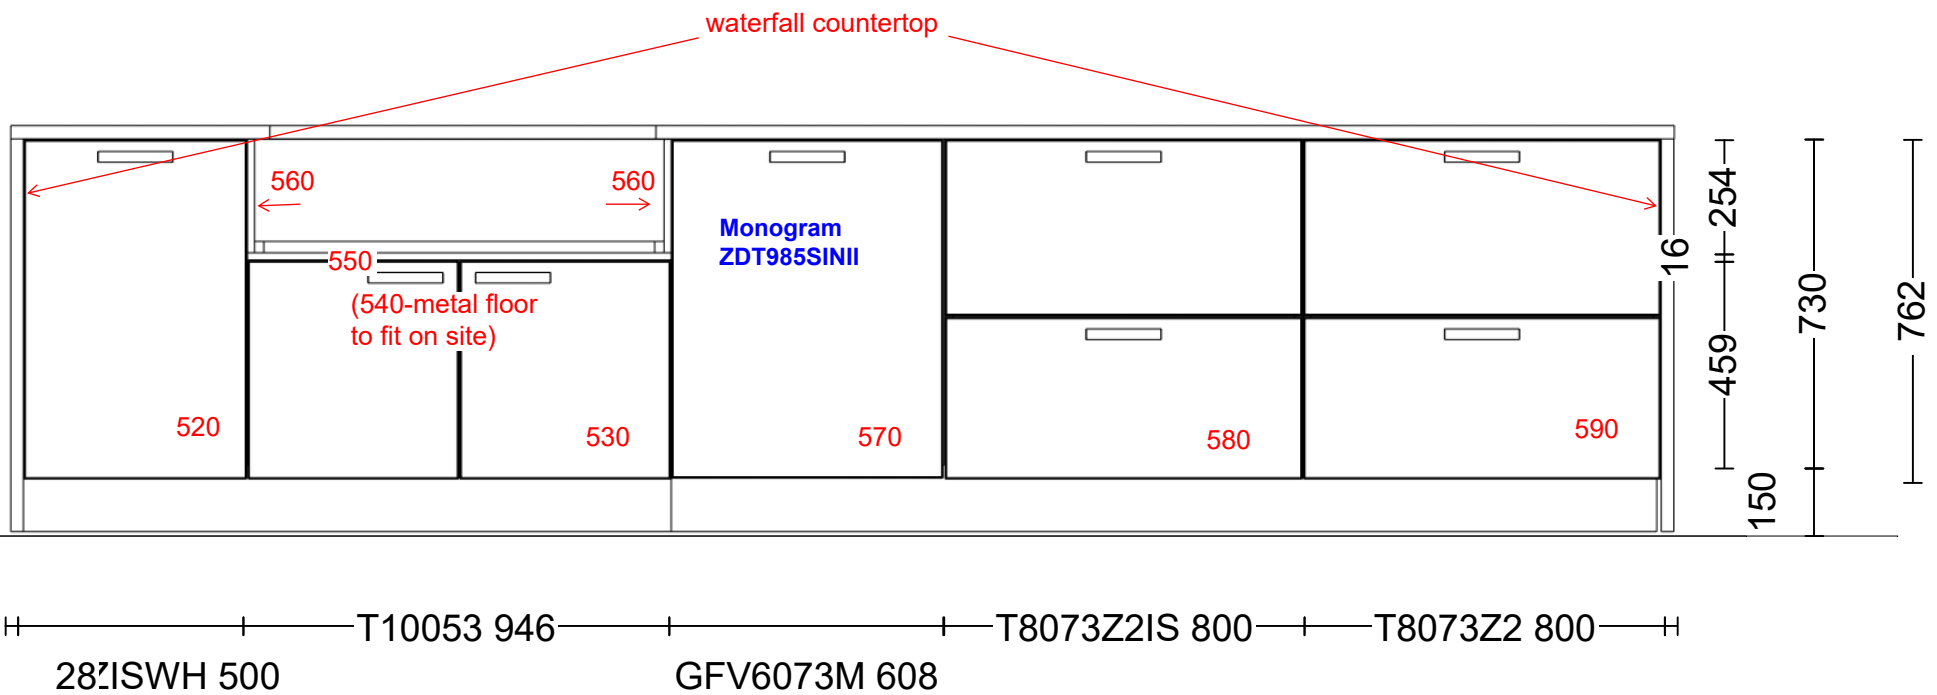

Commission:
Design: XXXXXXXXXX
Date: 09/21/2022
View: Elevation 7 / Scale-to-fit

Manufacturer: Leicht Collection 2022 EN
Program: 219 ORLANDO
Handle: 55310 Metal bow handle 553.277 black
Worktop col.: 282 alpine grey

The images are only to provide a graphical overview; they don't fit precisely. There may be differences in the colours and grain patterns. Front arrangement subject to modification for manufacturer reasons.