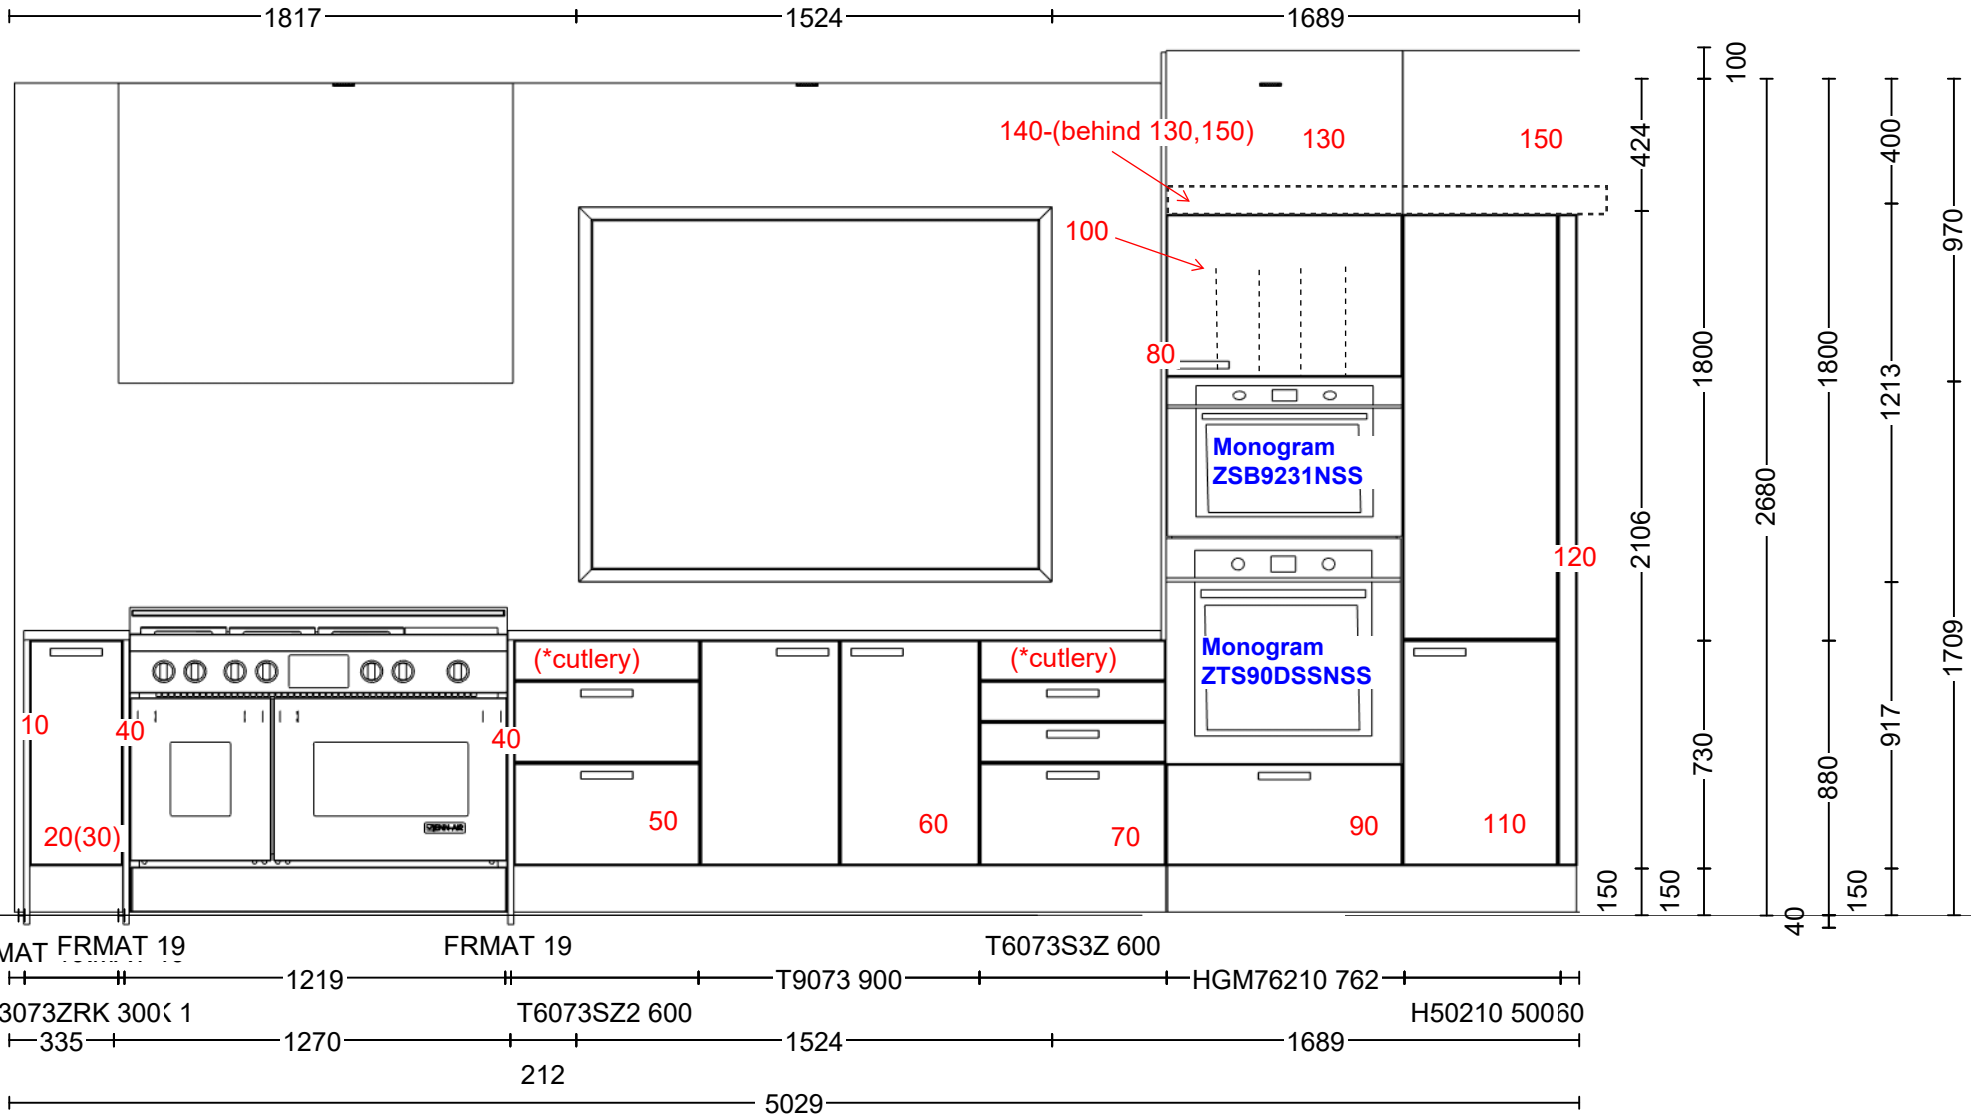

Commission:
Design: [REDACTED]
Date: 09/21/2022
View: Elevation 1 / Scale-to-fit

Manufacturer: Leicht Collection 2022 EN
Program: 219 ORLANDO
Handle: 55310 Metal bow handle 553.277 black
Worktop col.: 282 alpine grey