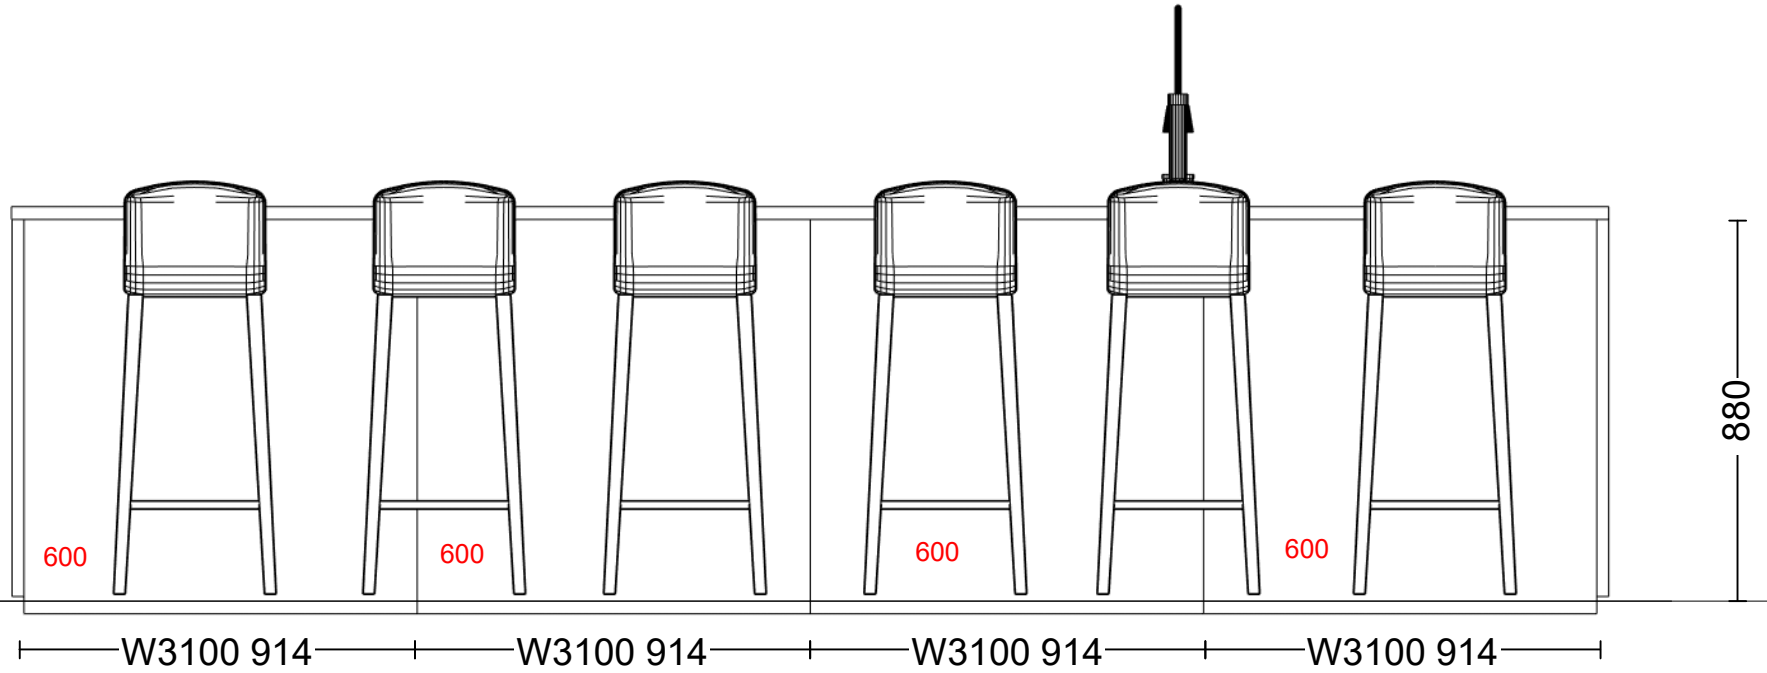

© by German Kitchen Center 191 Amsterdam Ave New York ,NY 10023

Commission:
Design: ██████████
Date: 09/21/2022
View: Elevation 21 / Scale-to-fit

Manufacturer: Leicht Collection 2022 EN
Program: 219 ORLANDO
Handle: 55310 Metal bow handle 553.277 black
Worktop col.: 282 alpine grey

The images are only to provide a graphical overview; they don't fit precisely. There may be differences in the colours and grain patterns. Front arrangement subject to modification for manufacturer reasons.

KPS designstudio