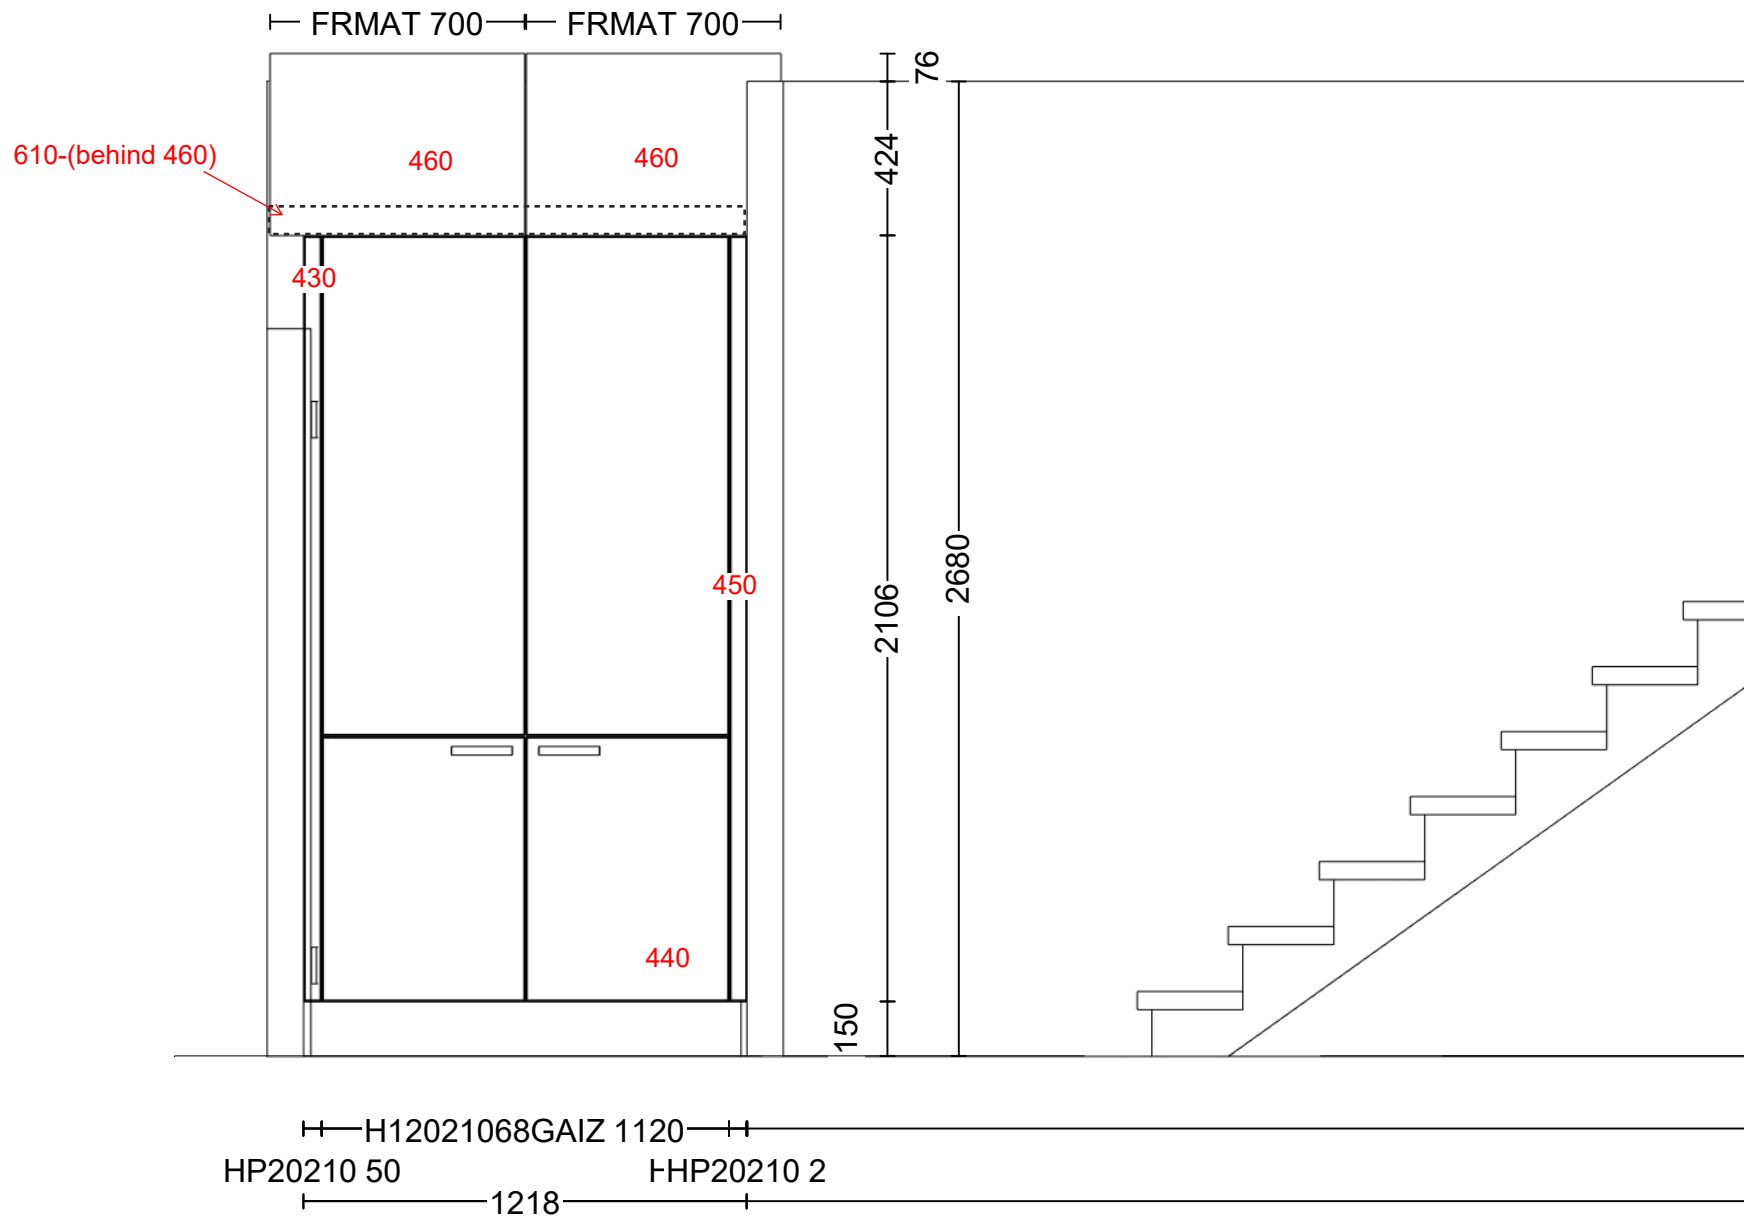

Commission:
Design: XXXXXXXXXX
Date: 09/21/2022
View: Elevation / 1:20

Manufacturer: Leicht Collection 2022 EN
Program: 219 ORLANDO
Handle: 55310 Metal bow handle 553.277 black
Worktop col.: 282 alpine grey

The images are only to provide a graphical overview; they don't fit precisely. There may be differences in the colours and grain patterns. Front arrangement subject to modification for manufacturer reasons.