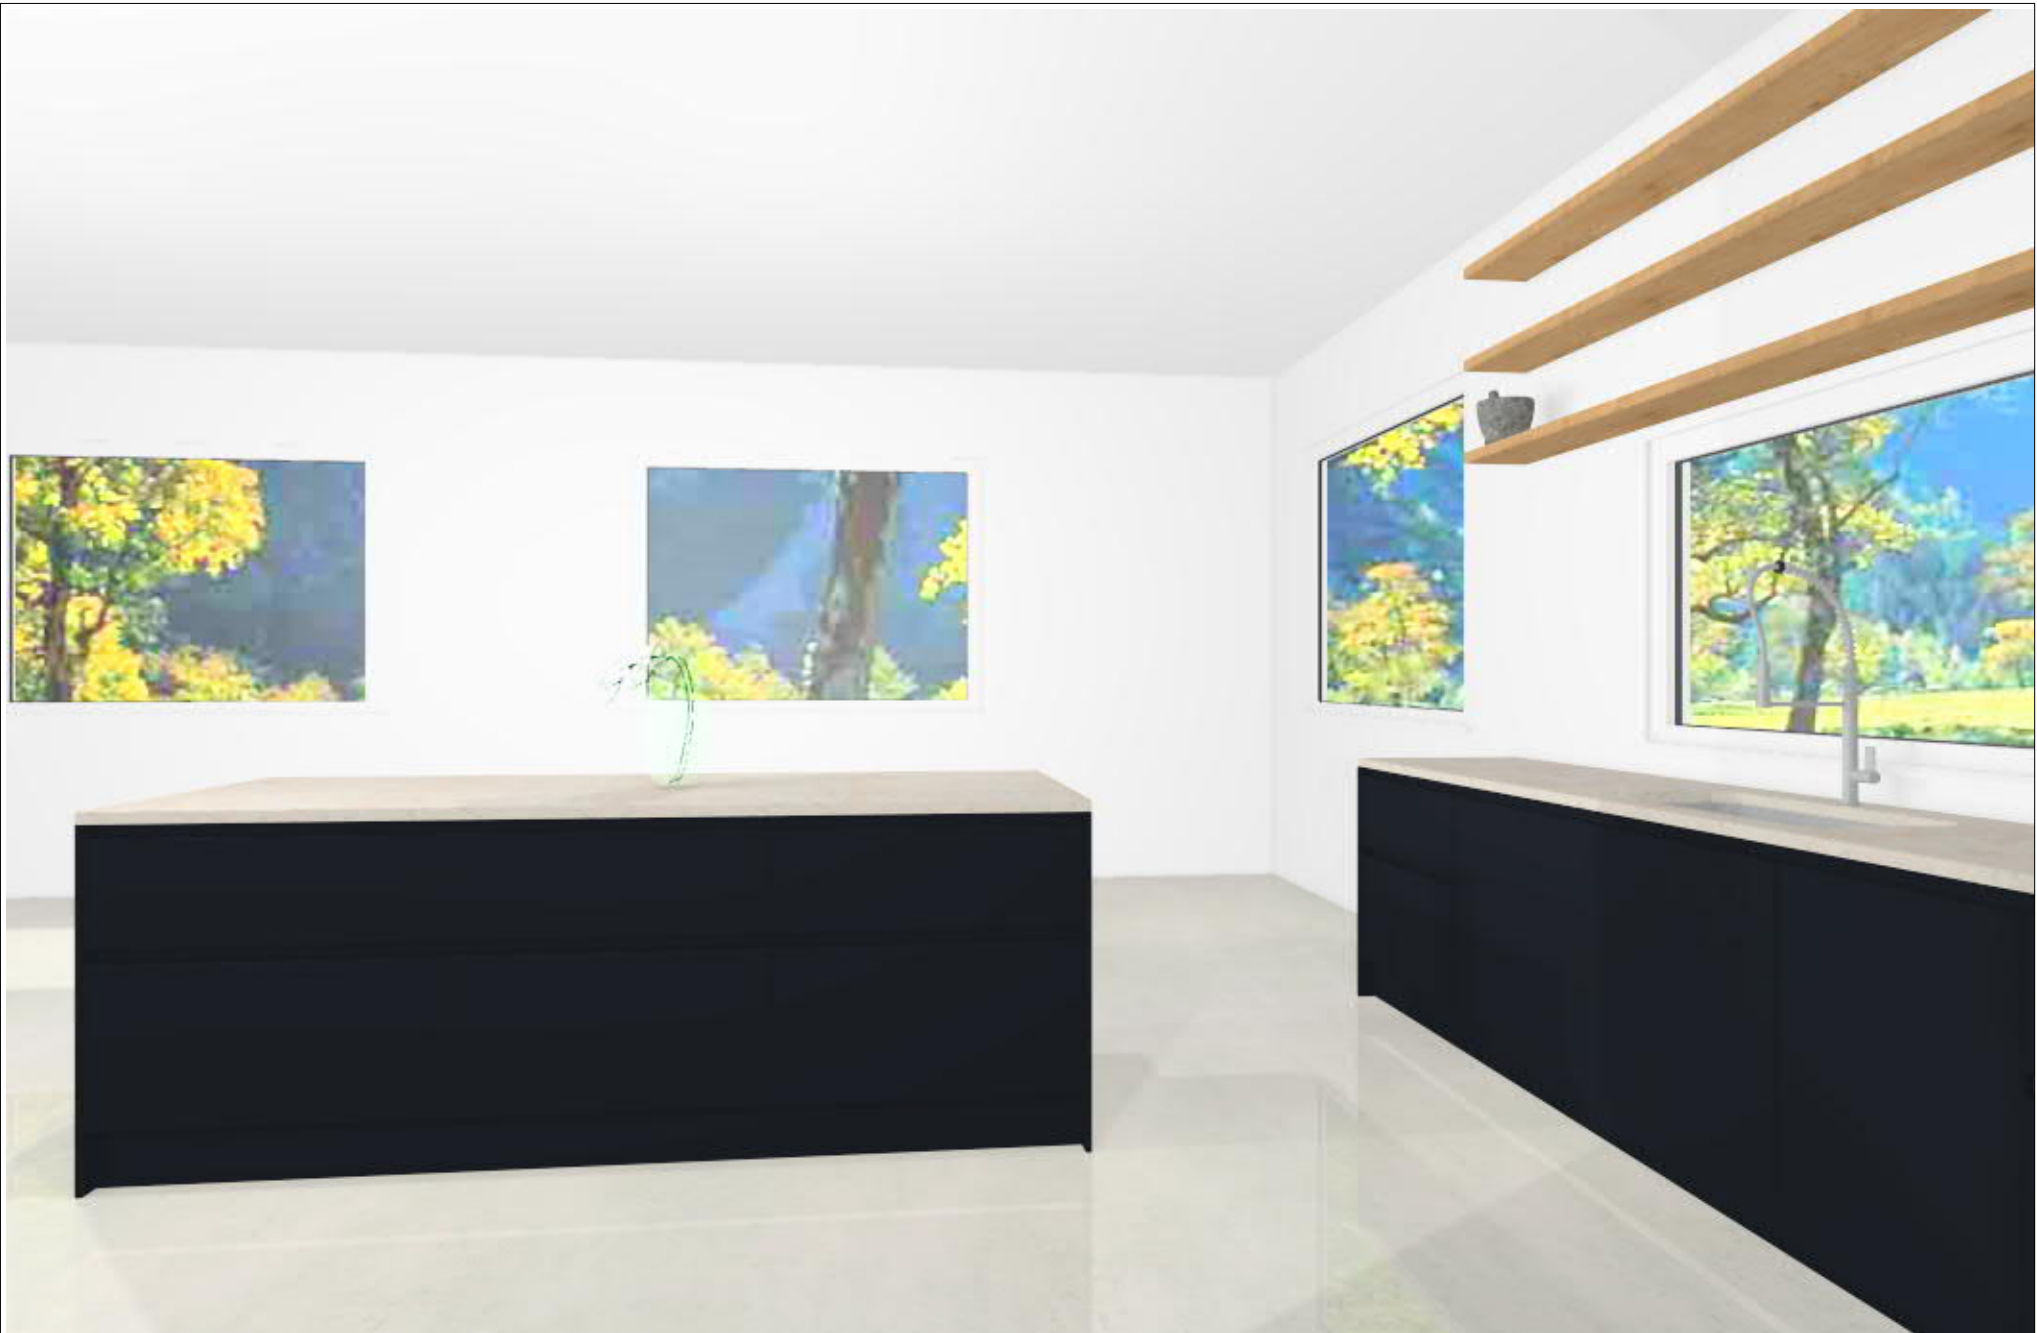

LEICHT®

GERMAN
KITCHEN
CENTER

Commission: ██████████
Design: ██████████
Date: 20.09.2018
View: Perspective / Scale-to-fit

Manufacturer: Leicht Collection 2018 EN
Program: 739 BOND I-C
Handle: 88688 Recessed handle horiz. 886.286
Worktop col.:

The images are only to provide a graphical overview; they don't fit precisely. There may be differences in the colours and grain patterns. Front arrangement subject to modification for manufacturer reasons.

KPS designstudio