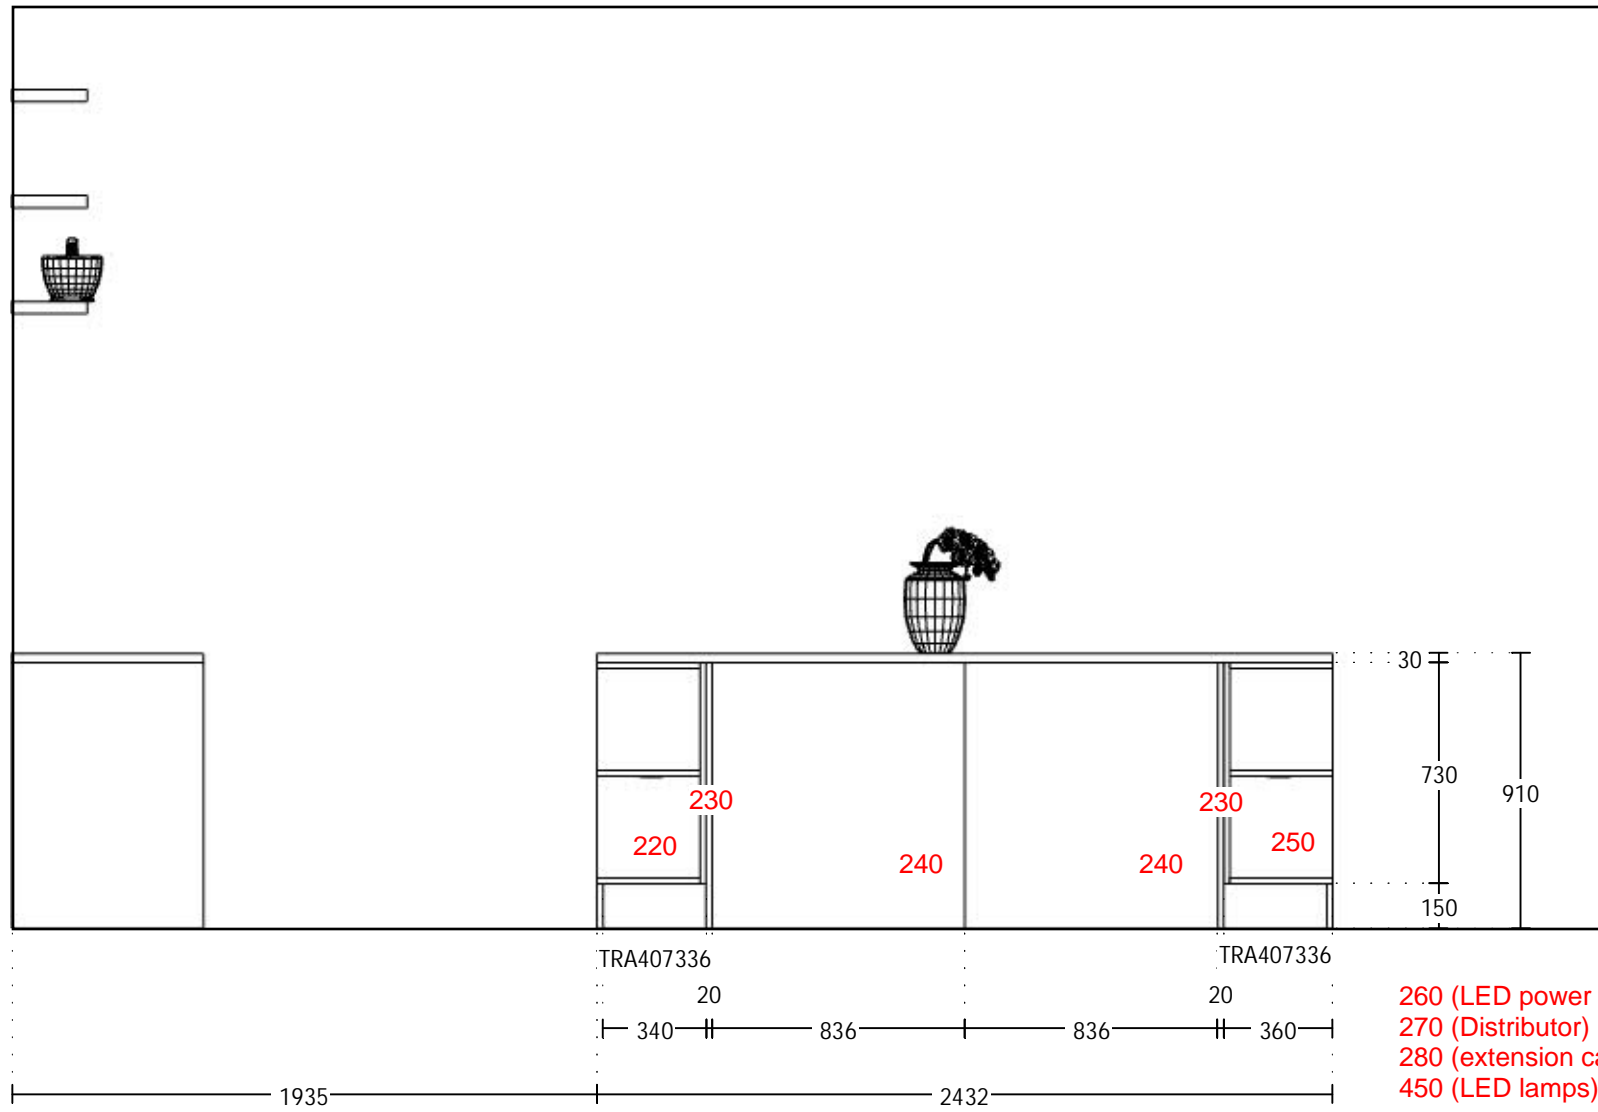

ELEVATION E

LEICHT

GERMAN
KITCHEN
CENTER

Commission: ██████████

Design: ██████████

Date: 20.09.2018

View: Elevation / 1:25

Manufacturer: Leicht Collection 2018 EN

Program: 739 BONDI-C

Handle: 88688 Recessed handle horiz. 886.286

Worktop col.:

The images are only to provide a graphical overview; they don't fit precisely. There may be differences in the colours and grain patterns. Front arrangement subject to modification for manufacturer reasons.

KPS designstudio