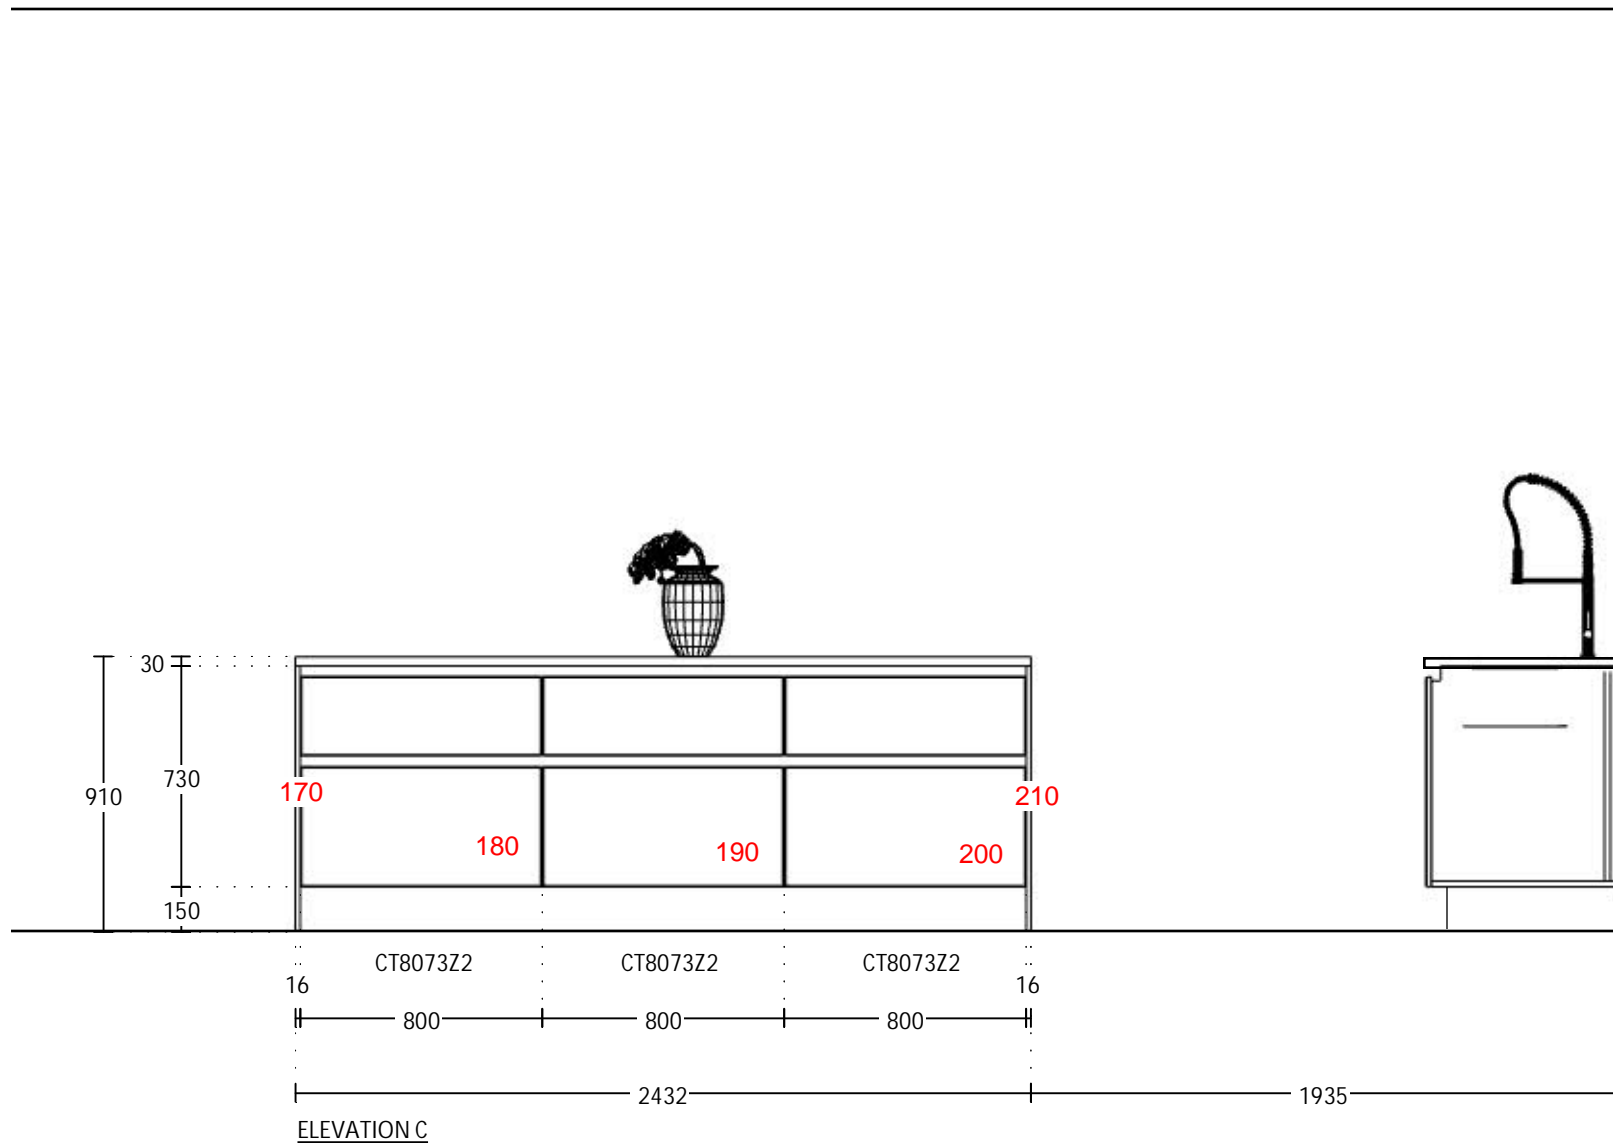

LEICHT®

GERMAN
KITCHEN
CENTER

Commission: ██████████

Design: ██████████

Date: 20.09.2018

View: Elevation / 1:25

Manufacturer: Leicht Collection 2018 EN

Program: 739 BONDI-C

Handle: 88688 Recessed handle horiz. 886.286

Worktop col.:

The images are only to provide a graphical overview; they don't fit precisely. There may be differences in the colours and grain patterns. Front arrangement subject to modification for manufacturer reasons.

KPS designstudio