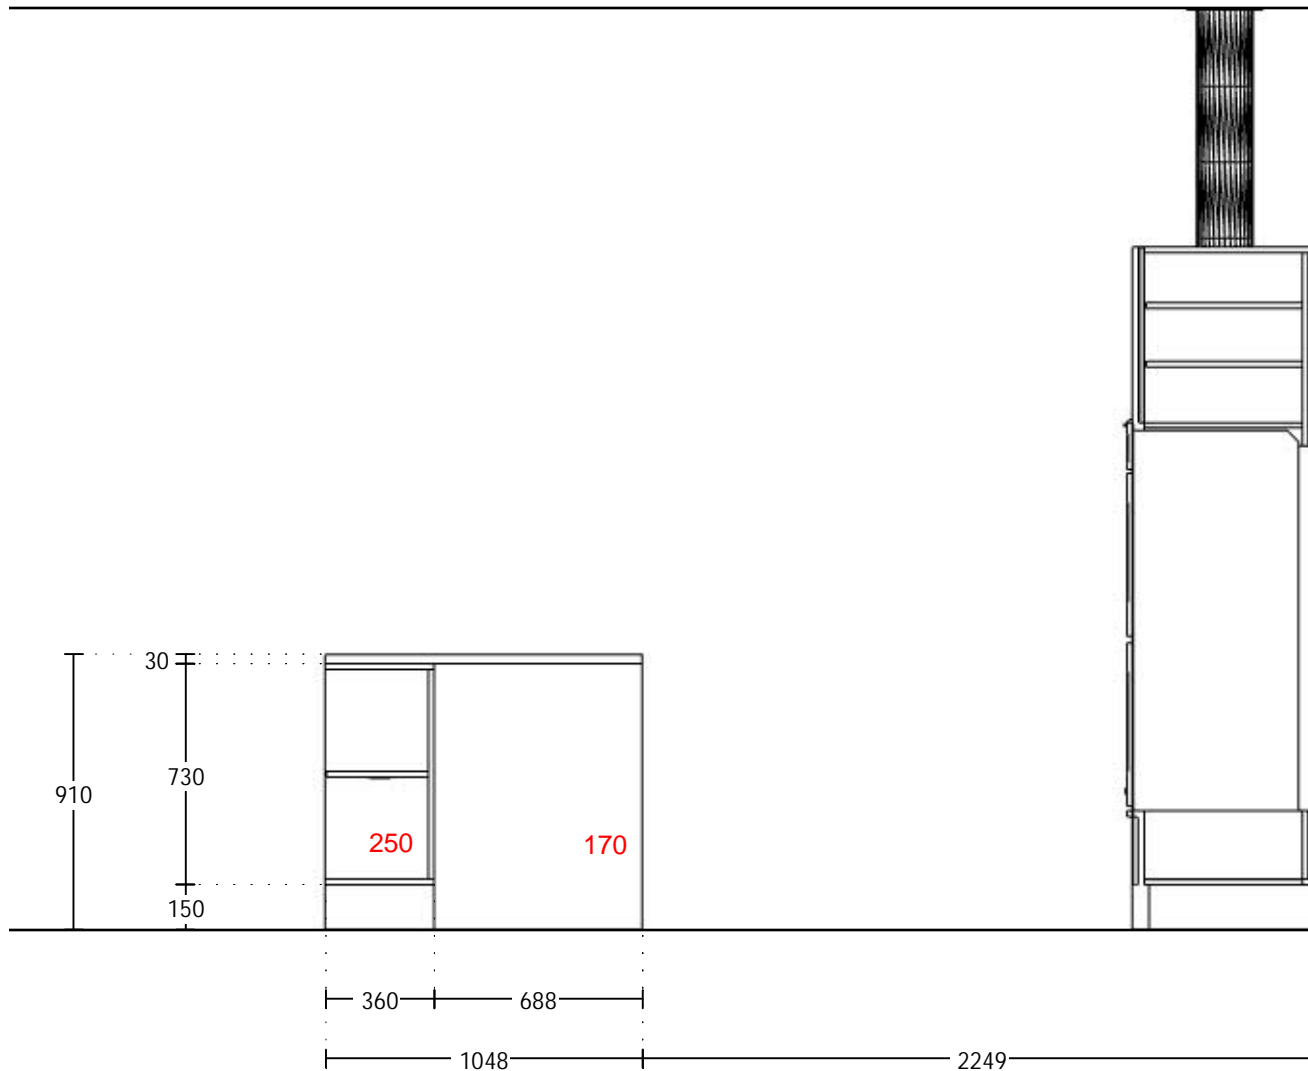

ELEVATION D

LEICHT®

GERMAN
KITCHEN
CENTER

Commission: ██████████
Design: ██████████
Date: 20.09.2018
View: Elevation / 1:25

Manufacturer: Leicht Collection 2018 EN
Program: 739 BONDI-C
Handle: 88688 Recessed handle horiz. 886.286
Worktop col.:

The images are only to provide a graphical overview; they don't fit precisely. There may be differences in the colours and grain patterns. Front arrangement subject to modification for manufacturer reasons.

KPS designstudio