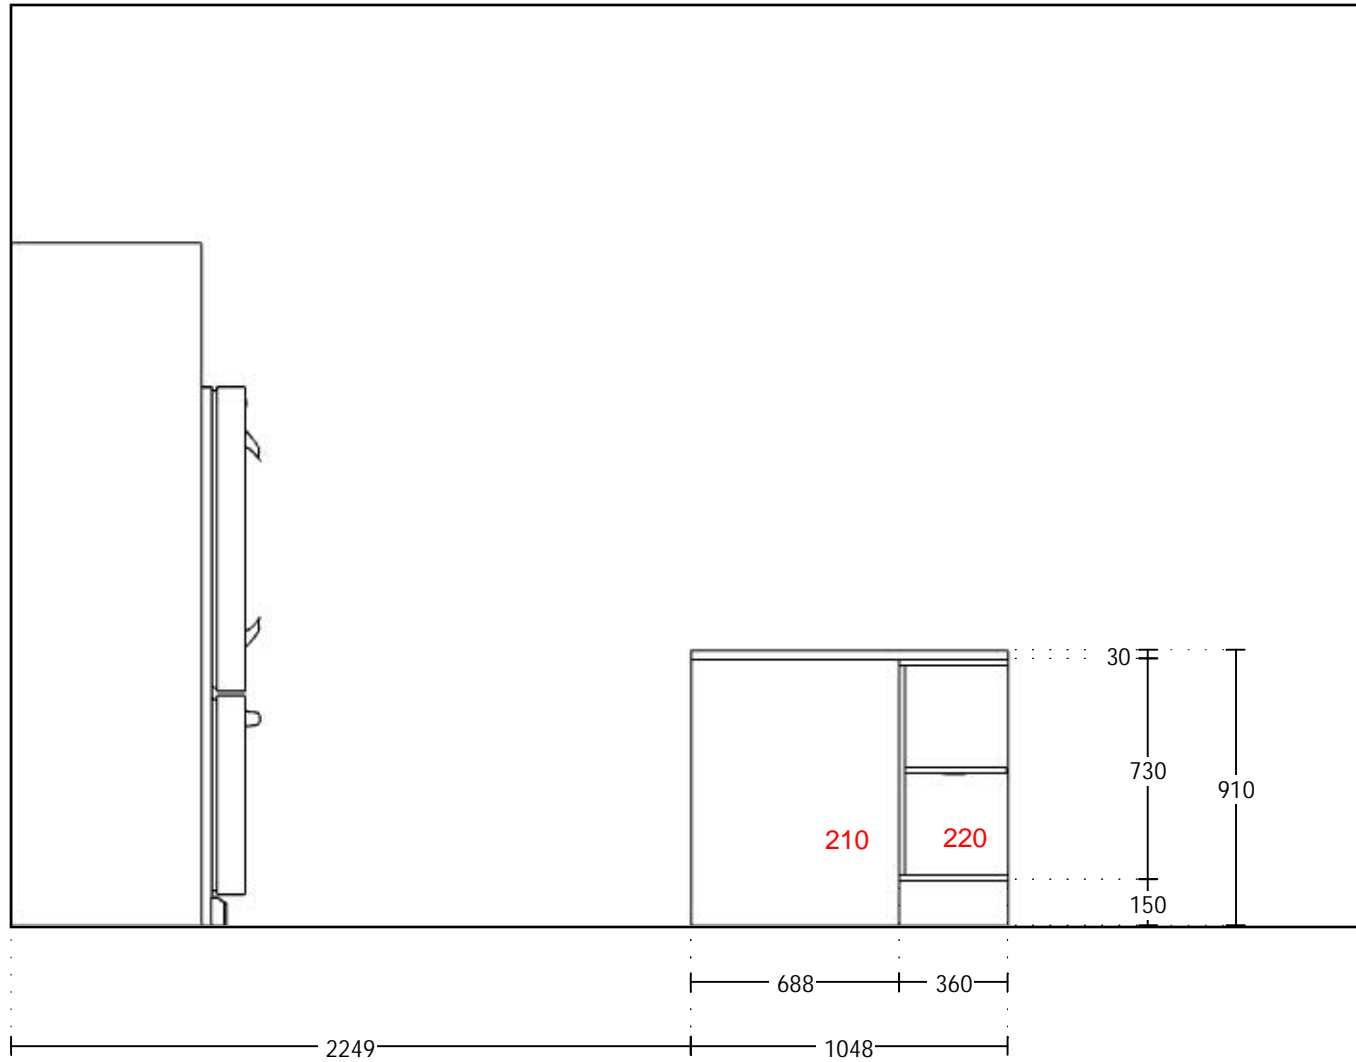

KPS designstudio

ELEVATION F

LEICHT[®]

GERMAN
KITCHEN
CENTER

Commission: ██████████
Design: ██████████
Date: 20.09.2018
View: Elevation / 1:25

Manufacturer: Leicht Collection 2018 EN
Program: 739 BOND I-C
Handle: 88688 Recessed handle horiz. 886.286
Worktop col.: