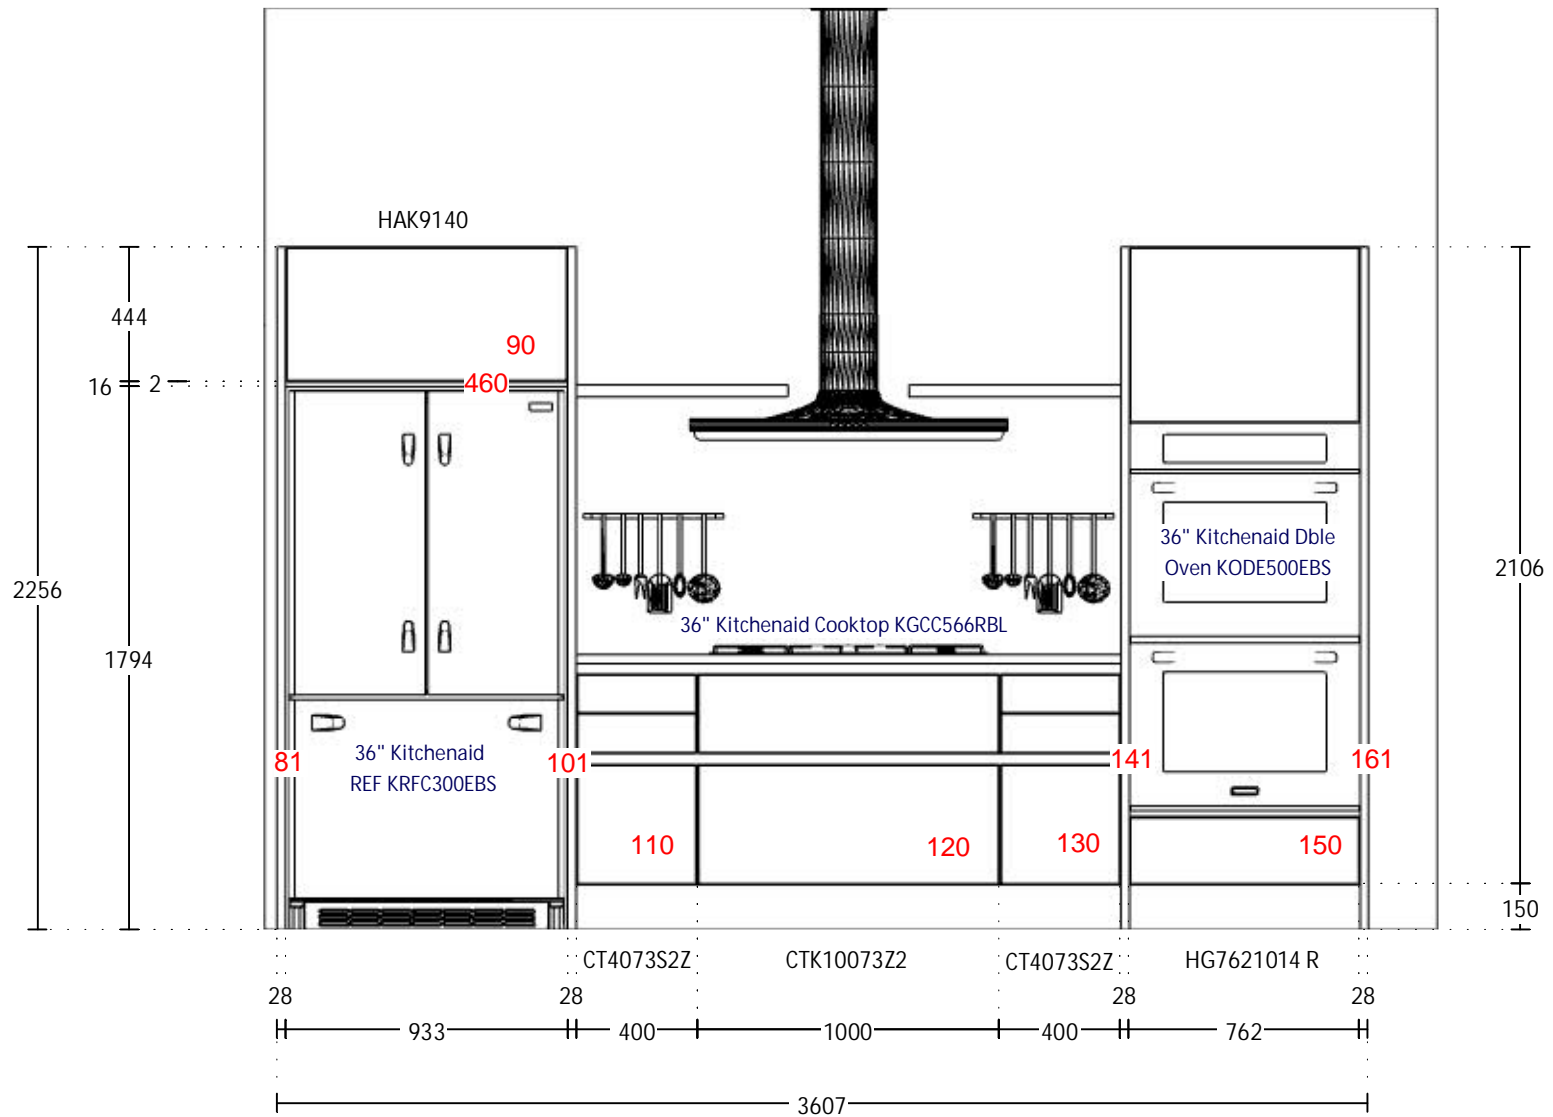

ELEVATION B

LEICHT

GERMAN
KITCHEN
CENTER

Commission: [REDACTED]
Design: [REDACTED]
Date: 20.09.2018
View: Elevation / 1:25

Manufacturer: Leicht Collection 2018 EN
Program: 739 BONDI-C
Handle: 88688 Recessed handle horiz. 886.286
Worktop col.:

The images are only to provide a graphical overview; they don't fit precisely. There may be differences in the colours and grain patterns. Front arrangement subject to modification for manufacturer reasons.

KPS designstudio