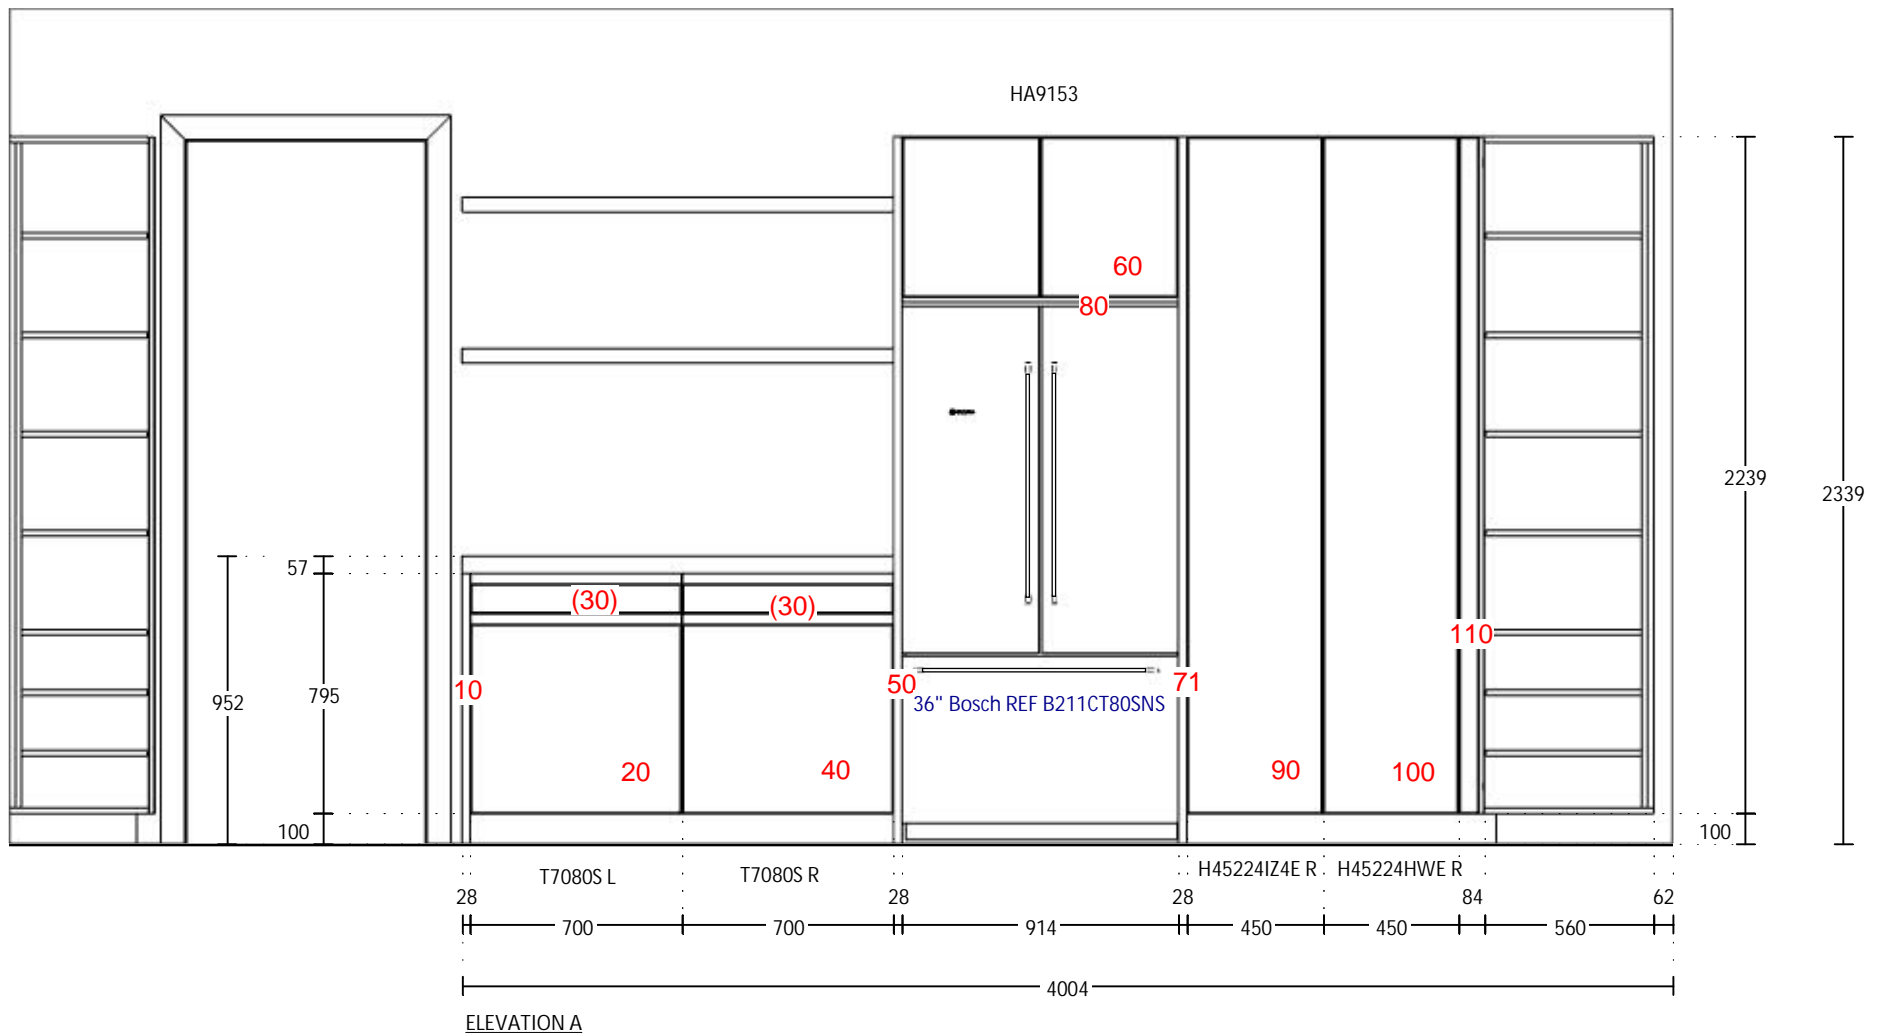

PLAN

LEICHT[®]

GERMAN
KITCHEN
CENTER

Commission: [REDACTED]
Design: [REDACTED]
Date: 07.03.2019
View: Plan / 1:27

Manufacturer: Leicht Collection 2018 EN
Program: 254 TOCCO
Handle: 80904 Profile grip rail 809.120
Worktop col.:

The images are only to provide a graphical overview; they don't fit precisely. There may be differences in the colours and grain patterns. Front arrangement subject to modification for manufacturer reasons.

KPS designstudio

LEICHT[®]

GERMAN
KITCHEN
CENTER

Commission: [REDACTED]

Design: [REDACTED]

Date: 07.03.2019

View: Elevation / 1:25

Manufacturer: Leicht Collection 2018 EN

Program: 254 TOCCO

Handle: 80904 Profile grip rail 809.120

Worktop col.:

The images are only to provide a graphical overview; they don't fit precisely. There may be differences in the colours and grain patterns. Front arrangement subject to modification for manufacturer reasons.