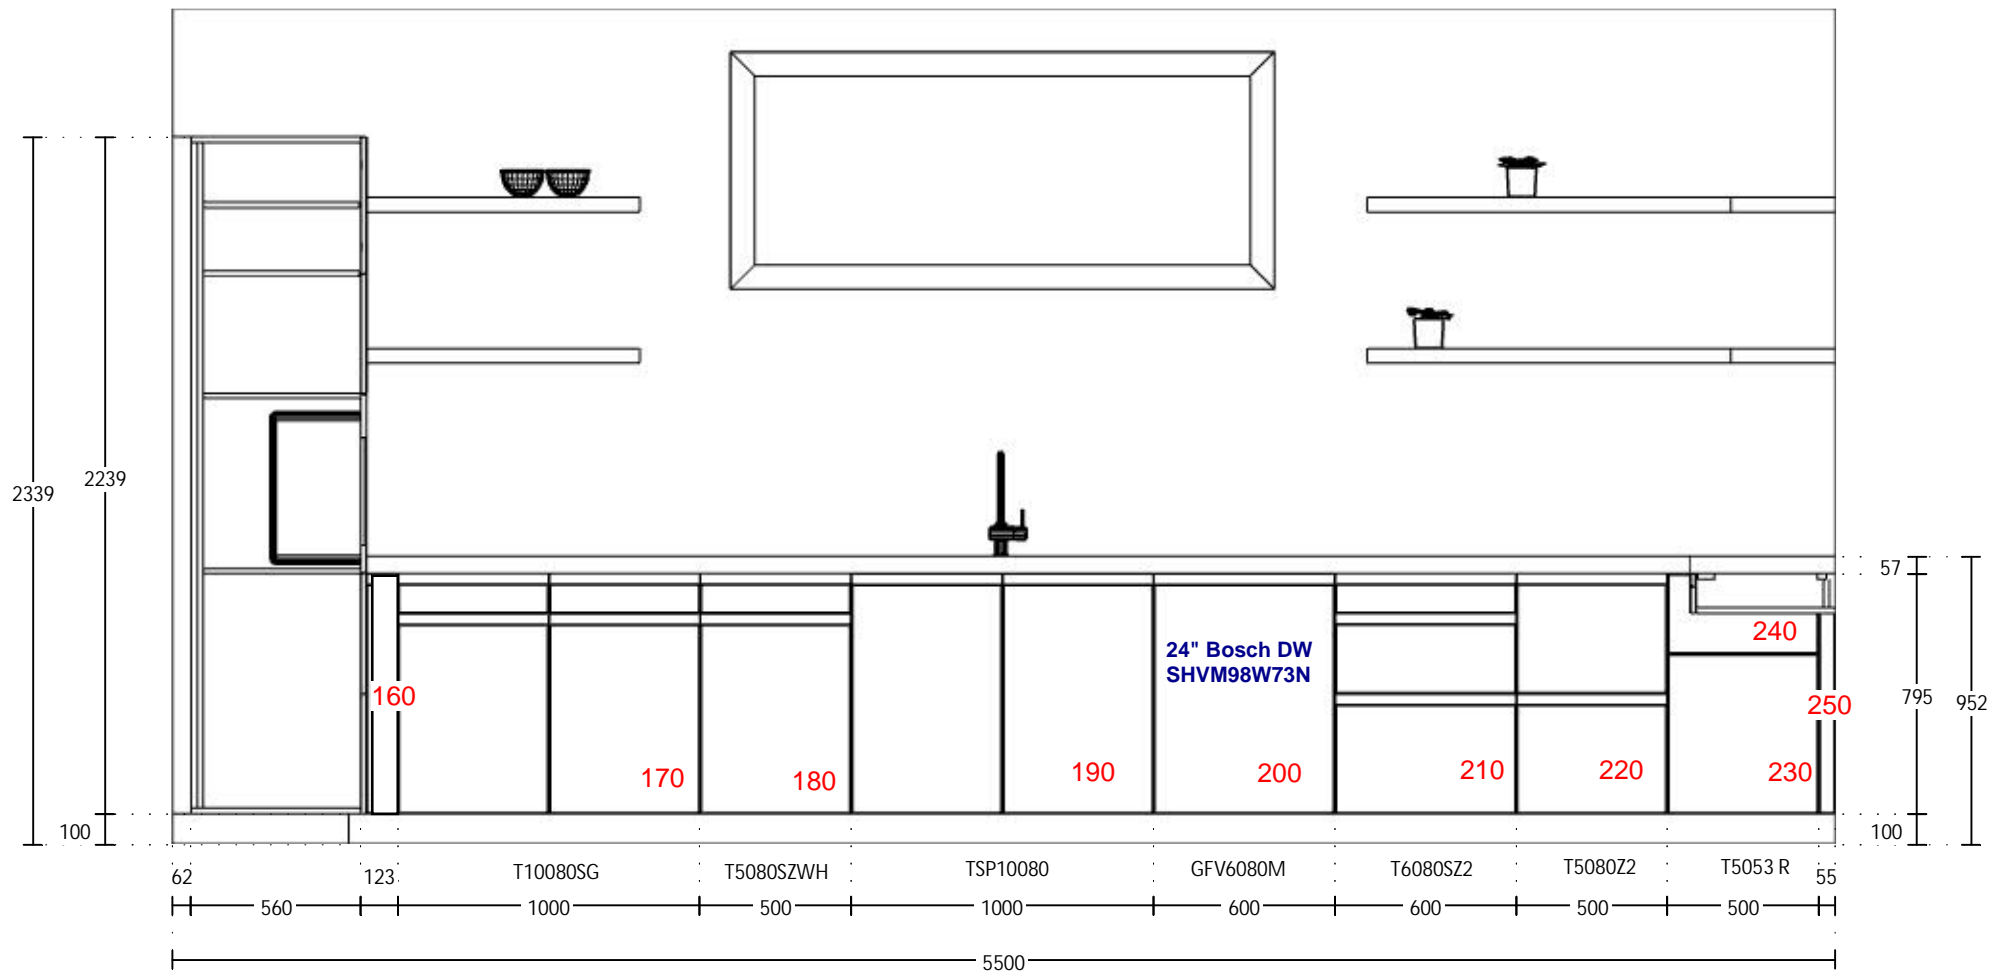

ELEVATION C

LEICHT

GERMAN
KITCHEN
CENTER

Commission: ██████████

Design: ████████████████████

Date: 07.03.2019

View: Elevation / 1:25

Manufacturer: Leicht Collection 2018 EN

Program: 254 TOCCO

Handle: 80904 Profile grip rail 809.120

Worktop col.:

The images are only to provide a graphical overview; they don't fit precisely. There may be differences in the colours and grain patterns. Front arrangement subject to modification for manufacturer reasons.

KPS designstudio