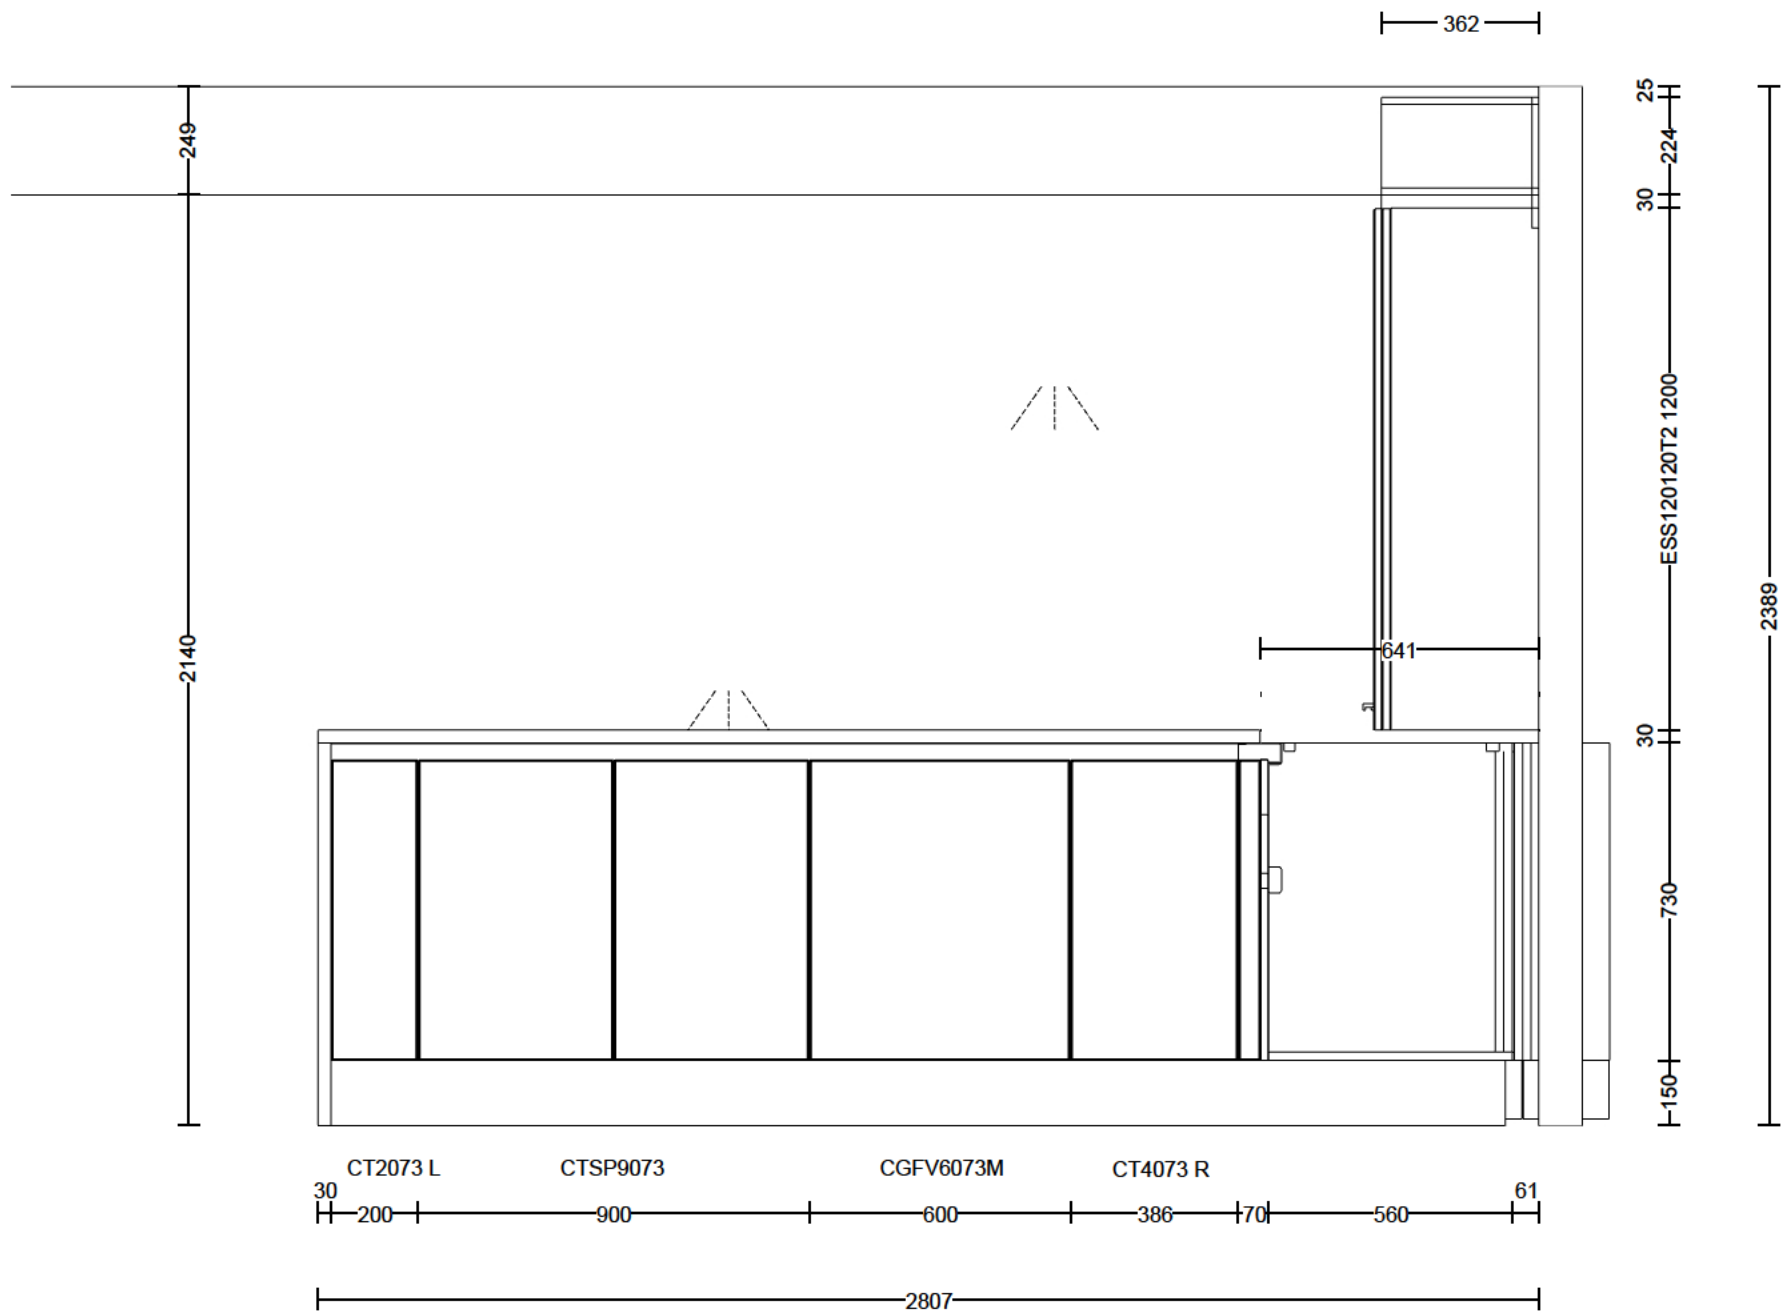

LEICHT

Commission: [Redacted]
Design: [Redacted]
Date: 23.08.2019
View: Elevation / Scale-to-fit

Manufacturer: Leicht Collection 2019 EN
Program: 733 CERES-C
Handle: 88602 Recessed handle horiz. 886.
Worktop col.:

The images are only to provide a graphic overview; they don't fit precisely. There may be differences in the colours and gr patterns. Front arrangement subject to modification for manufacturer reasons.