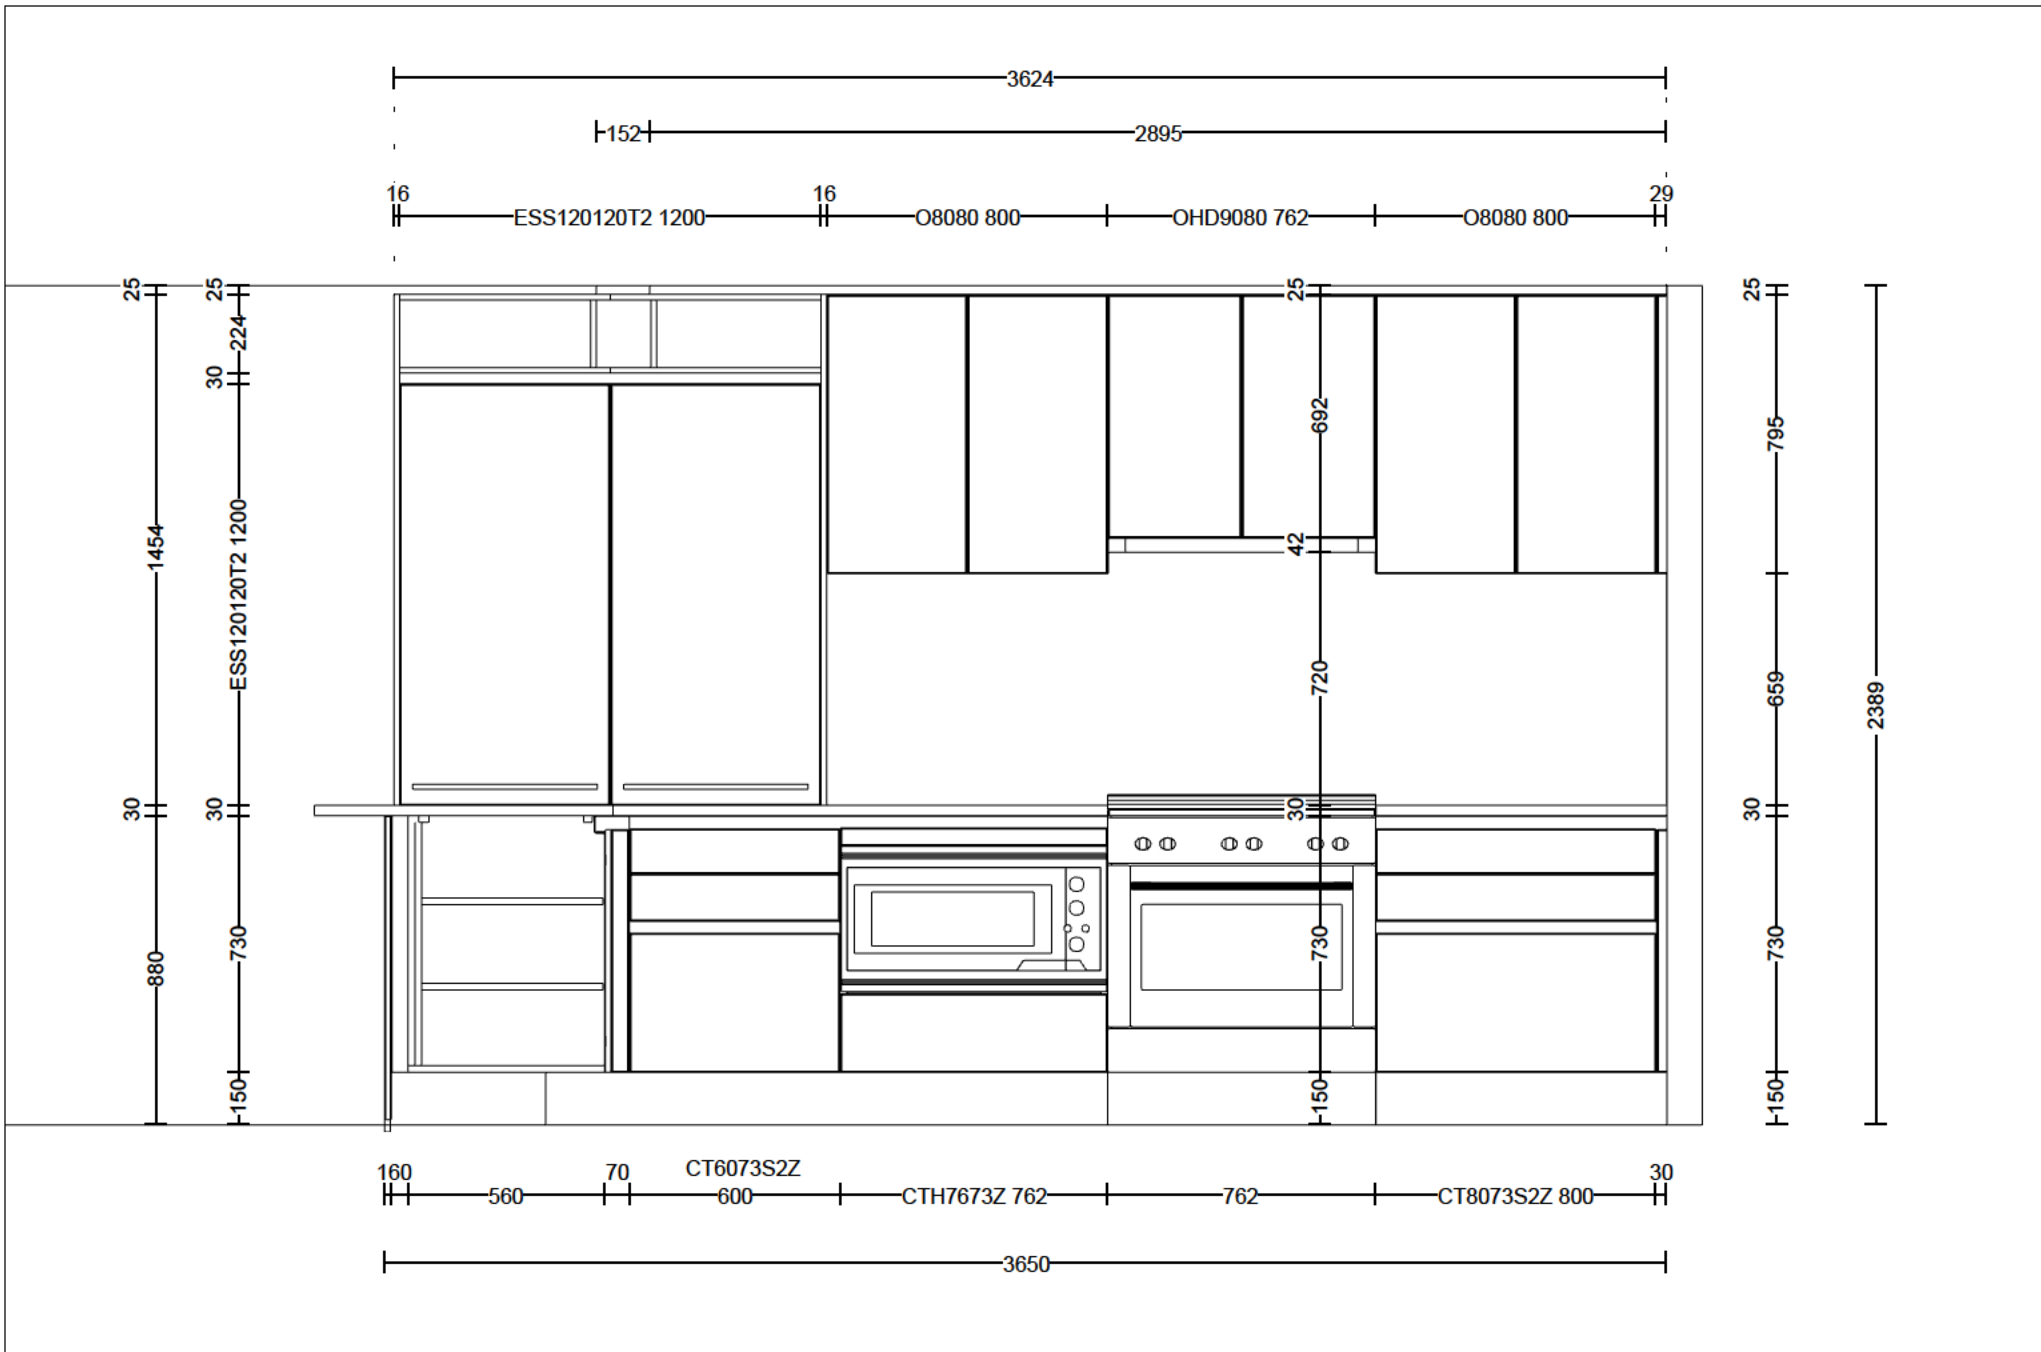

LEICHT

Commission: [Redacted]
Design: [Redacted]
Date: 23.08.2019
View: Elevation / 1:21

Manufacturer: Leicht Collection 2019 EN
Program: 733 CERES-C
Handle: 88602 Recessed handle horiz. 886.
Worktop col.:

The images are only to provide a graphic overview; they don't fit precisely. There may be differences in the colours and gr patterns. Front arrangement subject to modification for manufacturer reasons.