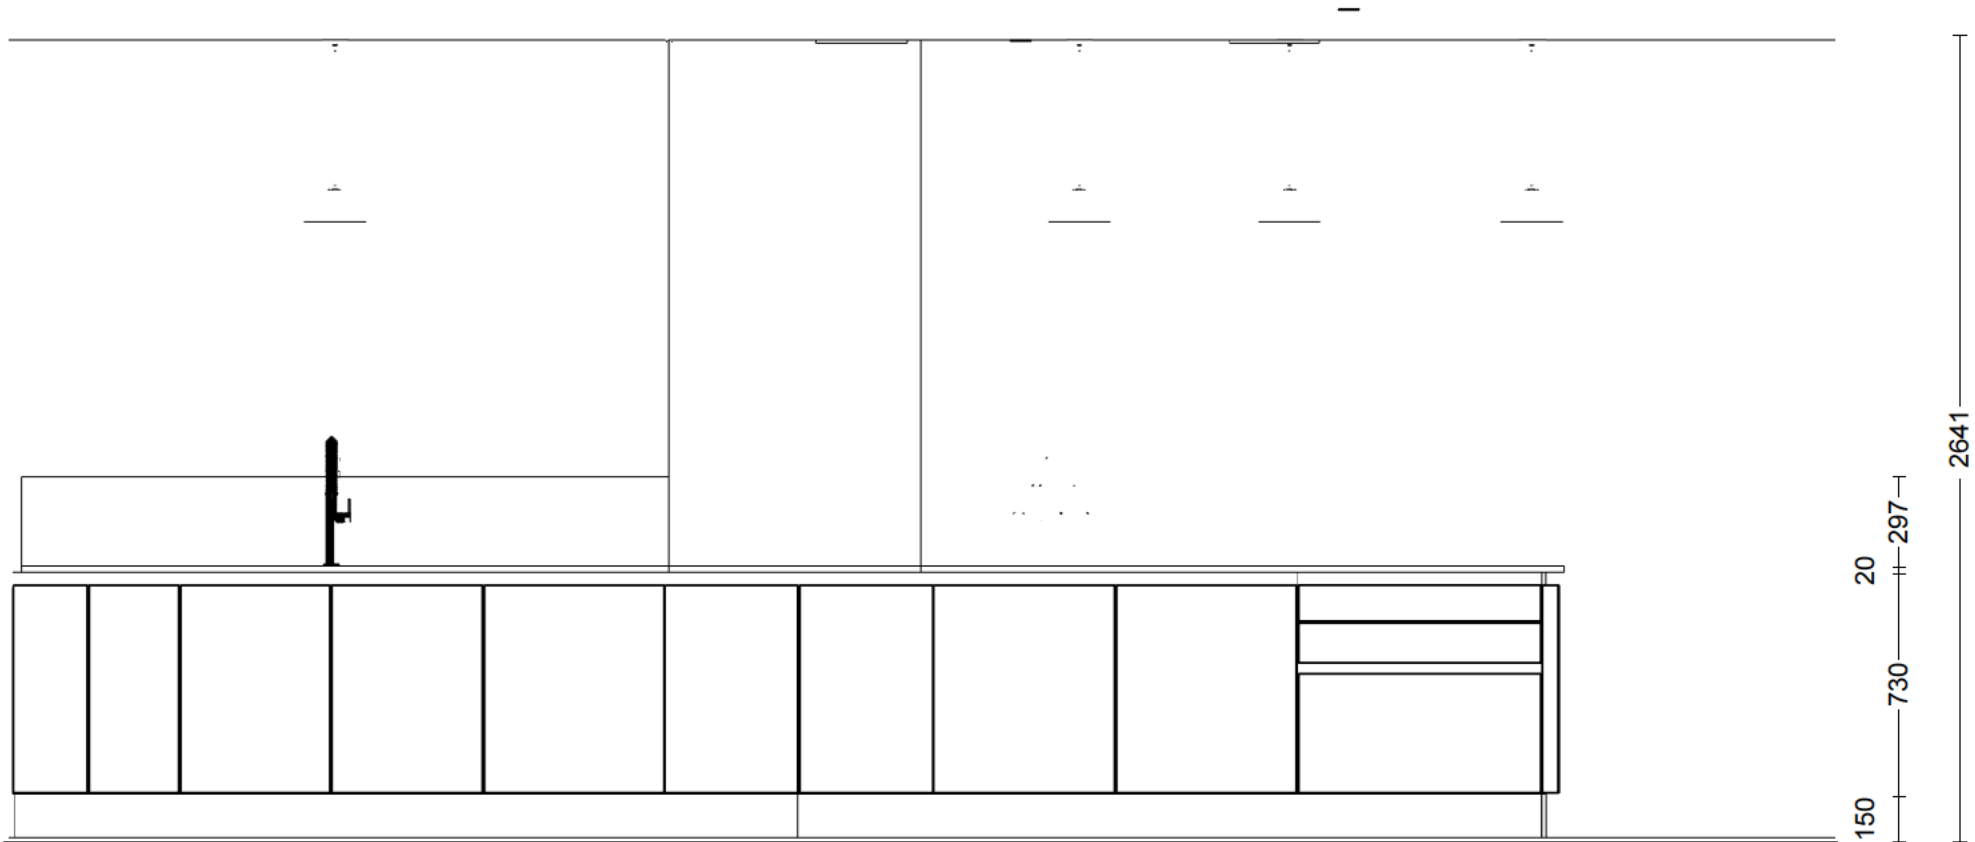

CTP2073 250:WH 300

CGFV6073M 600

CTSP10073 1000

CT907336 882

CT12073 1200

CT8073S2Z 800

2134

825

2117

150
730
20
297

2641

LEICHT®

GERMAN
KITCHEN
CENTER

Commission:

Design:

Date:

04.03.2022

View:

Elevation 6 / Scale-to-fit

Manufacturer:

Leicht Collection 2021 EN

Program:

739 BONDI-C

Handle:

88605 Recessed handle horiz. 886.134 ol

Worktop col.:

The images are only to provide a graphical overview; they don't fit precisely. There may be differences in the colours and grain patterns. Front arrangement subject to modification for manufacturer reasons.

KPS designstudio