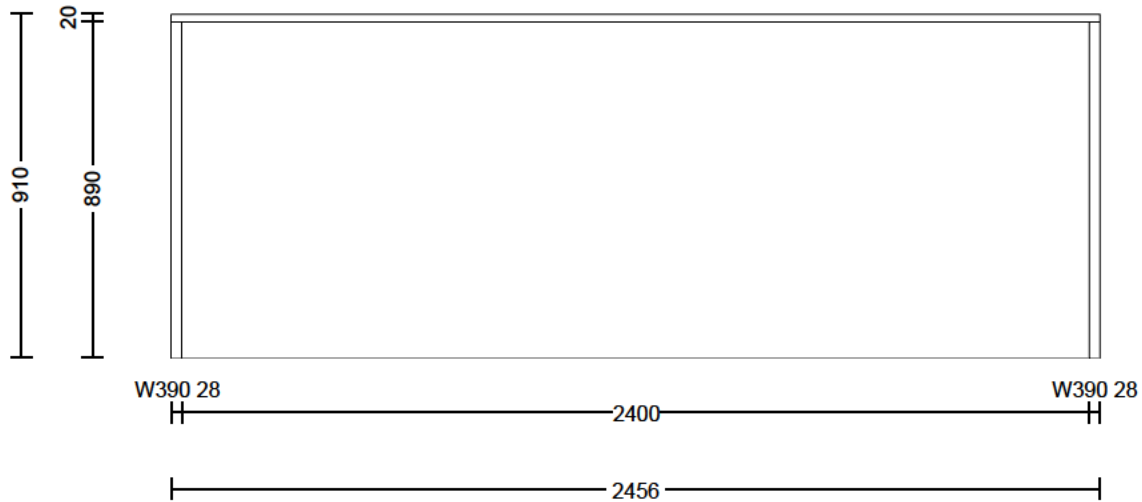

LEICHT

Commission: [REDACTED]
Design: [REDACTED]
Date: 04.02.2019
View: Elevation / 1:20

Manufacturer Leicht Collection 2018 EN
Program: 733 CERES-C
Handle: 88604 Recessed handle horiz. 886.
Worktop col.:

The images are only to provide a graphic overview; they don't fit precisely. There may be differences in the colours and gr patterns. Front arrangement subject to modification for manufacturer reasons.

KPS designstudio