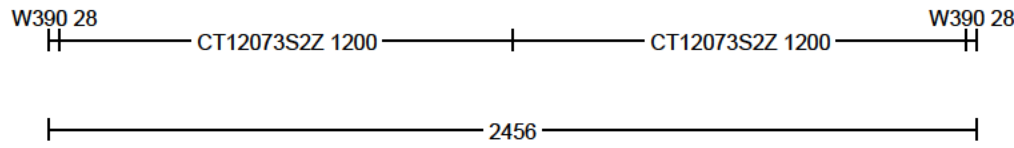

LEICHT®

Commission: [REDACTED]
Design: [REDACTED]
Date: 04.02.2019
View: Elevation / 1:20

Manufacturer Leicht Collection 2018 EN
Program: 733 CERES-C
Handle: 88604 Recessed handle horiz. 886.
Worktop col.:

The images are only to provide a graphic overview; they don't fit precisely. There may be differences in the colours and gr patterns. Front arrangement subject to modification for manufacturer reasons.
KPS designstudio