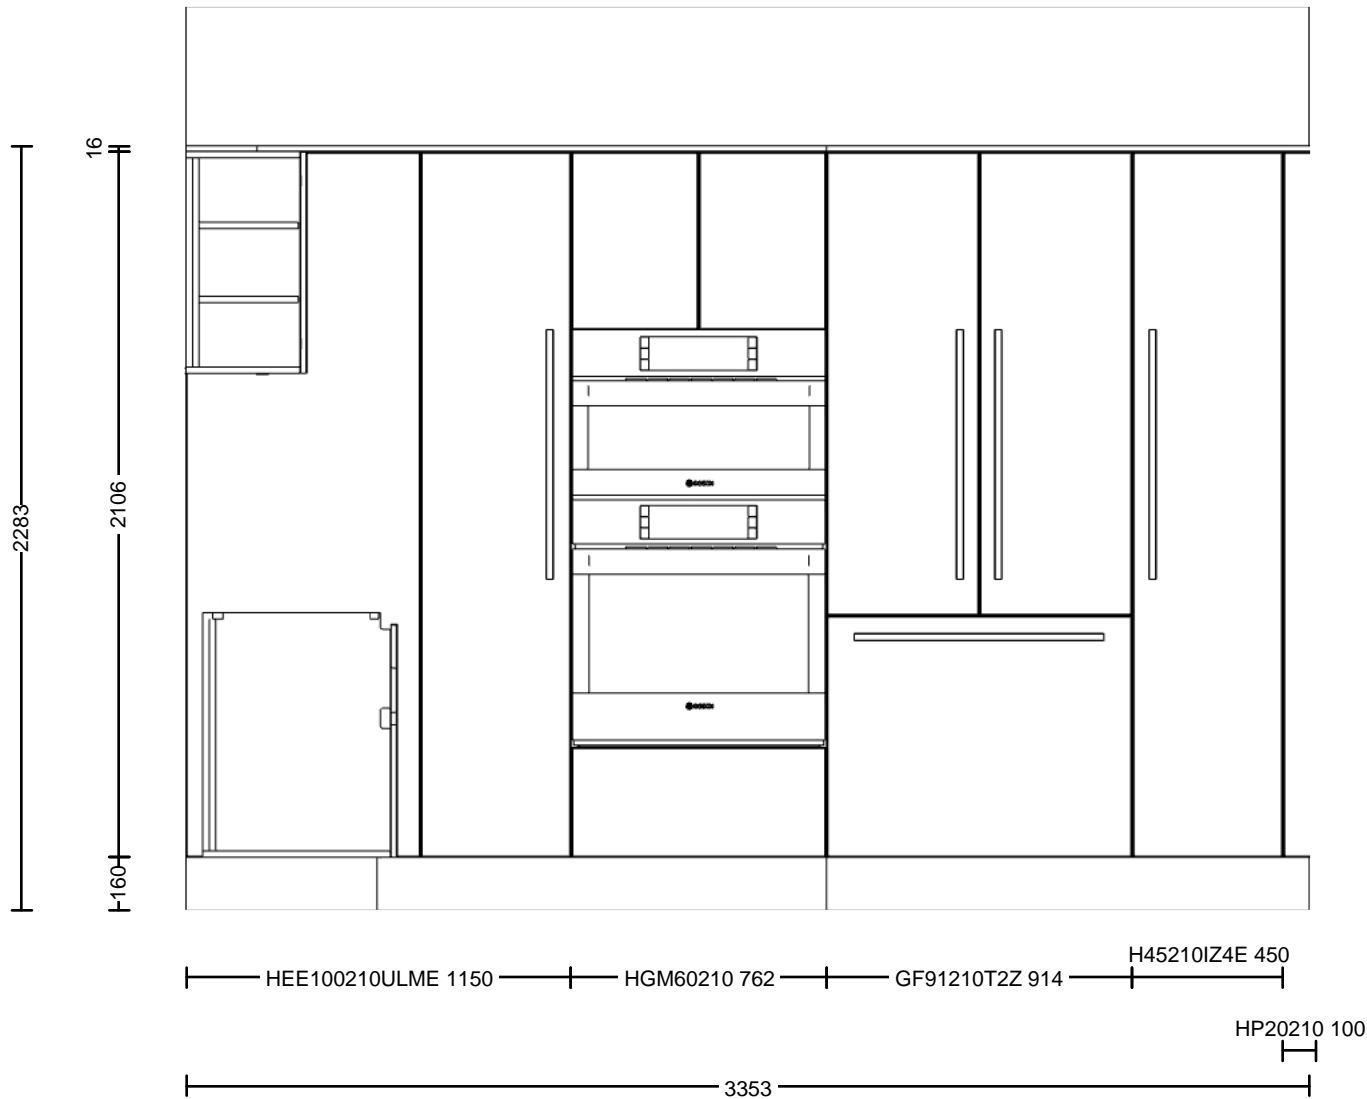

LEICHT

GERMAN
KITCHEN
CENTER

Commission: [REDACTED]
Design: [REDACTED]
Date: 04.02.2019
View: Elevation / 1:22

Manufacturer: Leicht Collection 2018 EN
Program: 733 CERES-C
Handle: 88604 Recessed handle horiz. 886.
Worktop col.:

The images are only to provide a graphic overview; they don't fit precisely. There may be differences in the colours and gr patterns. Front arrangement subject to modification for manufacturer reasons.

KPS designstudio