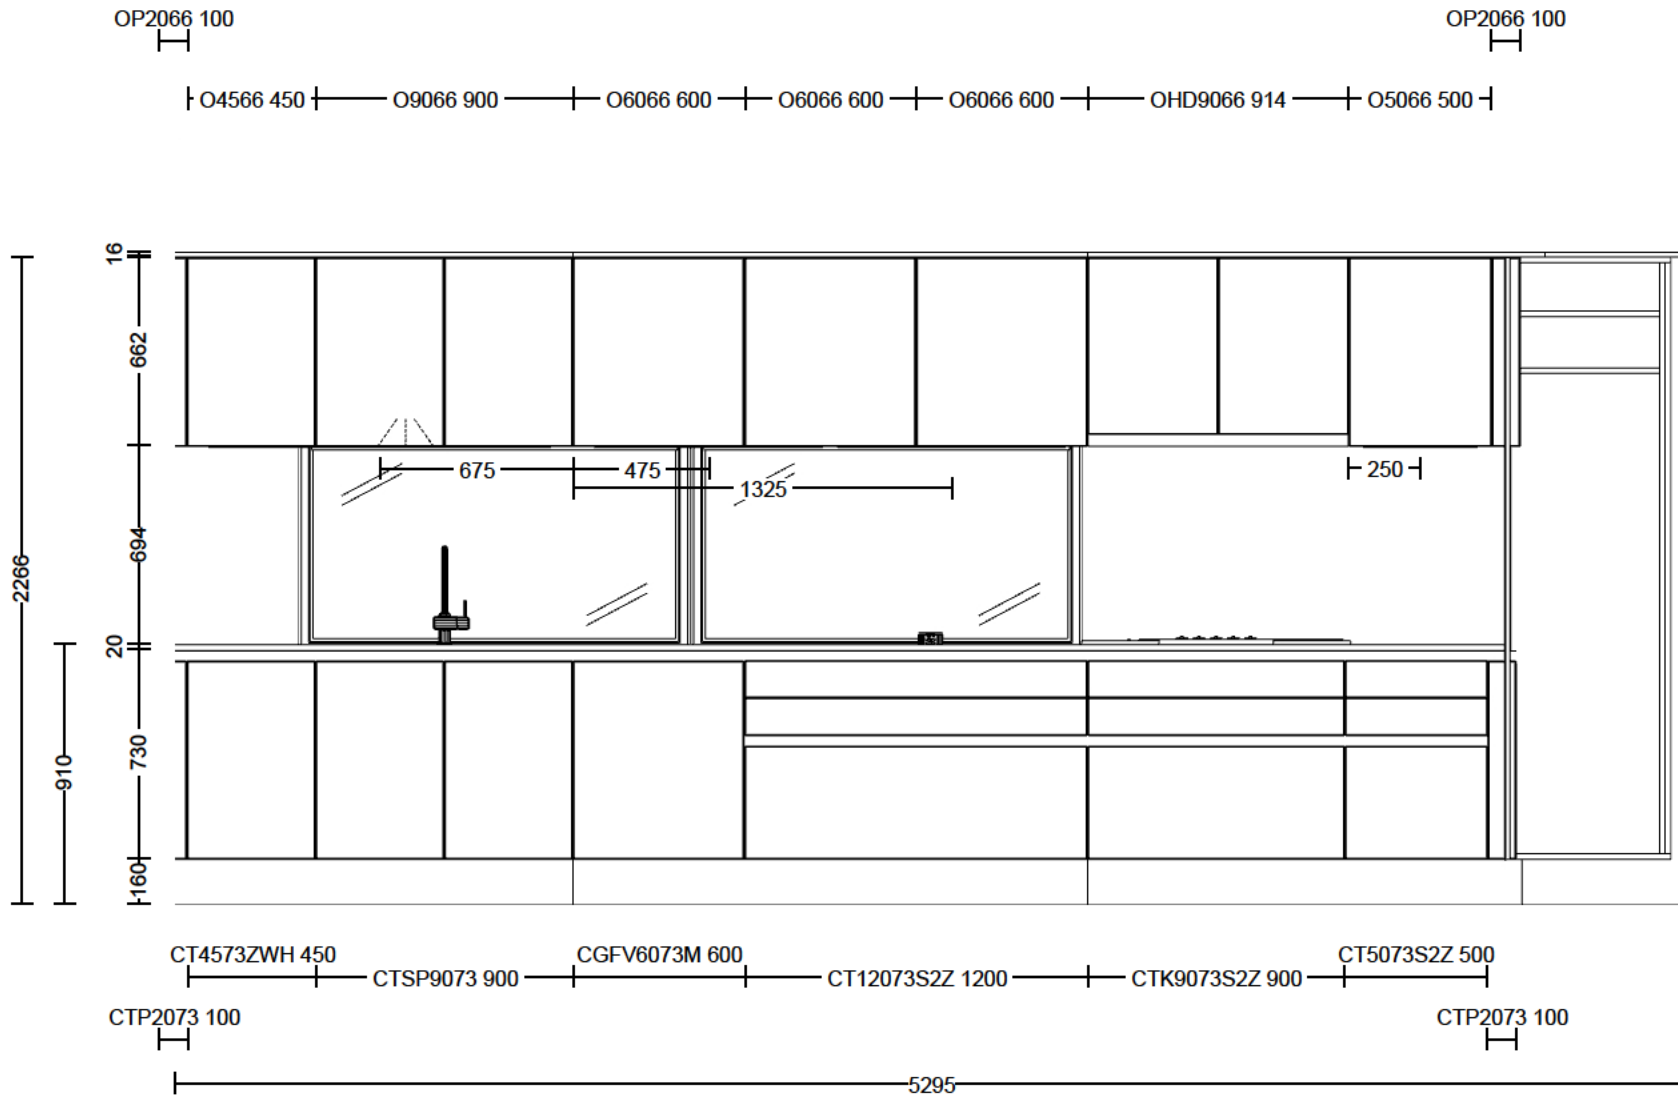

LEICHT

GERMAN
KITCHEN
CENTER

Commission: [REDACTED]
Design: [REDACTED]
Date: 04.02.2019
View: Elevation / 1:26

Manufacturer: Leicht Collection 2018 EN
Program: 733 CERES-C
Handle: 88604 Recessed handle horiz. 886.
Worktop col.:

The images are only to provide a graphic overview; they don't fit precisely. There may be differences in the colours and gr patterns. Front arrangement subject to modification for manufacturer reasons.

KPS designstudio