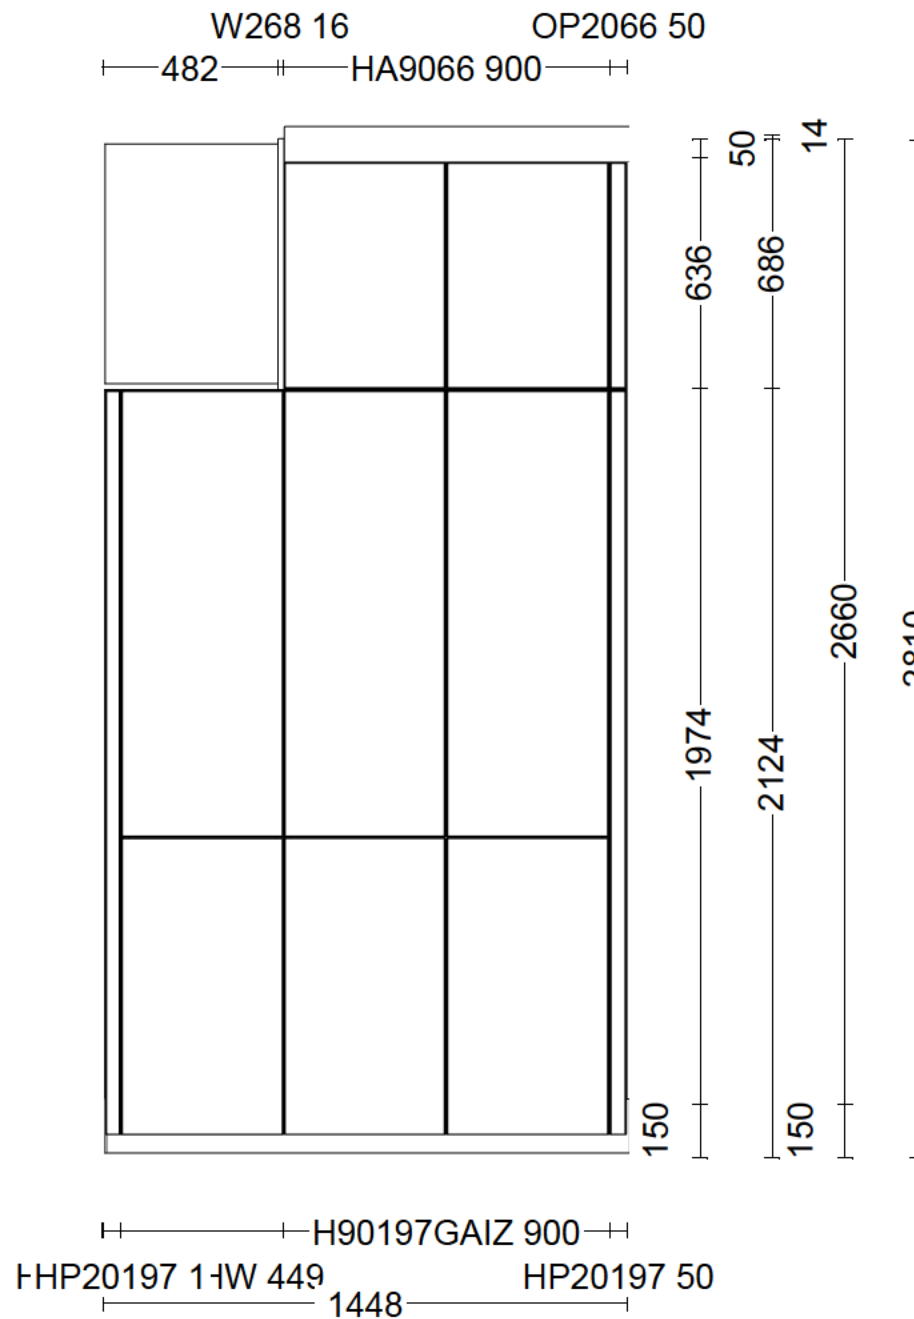

The images are only to provide a graphical overview; they don't fit precisely. There may be differences in the colours and grain patterns. Front arrangement subject to modification for manufacturer reasons.

Commission:

Design: ████████████████████

Date: 12.11.2022

View: Elevation 1 / Scale-to-fit

Manufacturer: Leicht Collection 2022-05 EN

Program: 219 ORLANDO

Handle: 760 Handle-less, preferably mechanical

Worktop col.: