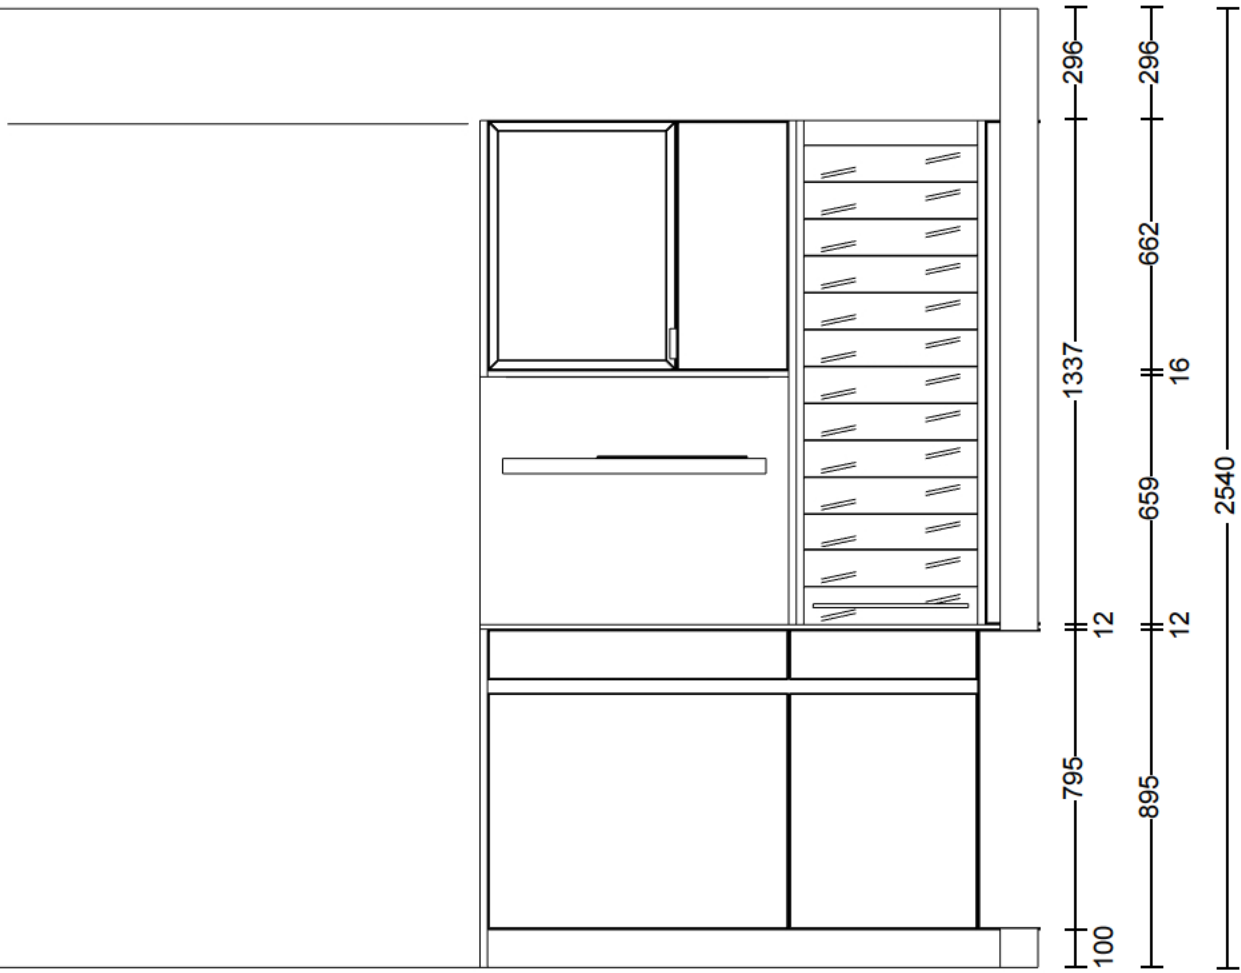

Commission:

Design:

Date: 23.10.2023

View: Plan / 1:10

Manufacturer: Leicht Collection 2023 EN

Program: 440 PEARL-A

Handle: 886AP Recessed handle horiz. 886.4

Worktop col.:

The images are only to provide a graphic overview; they don't fit precisely. There may be differences in the colours and gra patterns. Front arrangement subject to modification for manufacturer reasons.

GERMAN
KITCHEN
CENTER

© by German Kitchen Center

Commission:

Design: [REDACTED]

Date: 23.10.2023

View: Elevation / 1:20

Manufacturer: Leicht Collection 2023 EN

Program: 440 PEARL-A