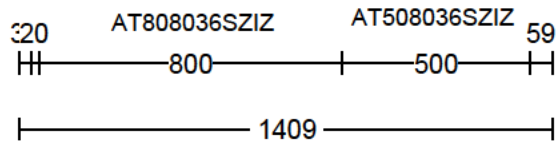

GERMAN
KITCHEN
CENTER

© by German Kitchen Center

Commission:

Design: [REDACTED]

Date: 23.10.2023

View: Elevation / 1:20

Manufacturer: Leicht Collection 2023 EN

Program: 440 PEARL-A

Handle: 886AP Recessed handle horiz. 886.4

Worktop col.:

The images are only to provide a graphic overview; they don't fit precisely. There may be differences in the colours and gra patterns. Front arrangement subject to modification for manufacturer reasons.

KPS designstudio