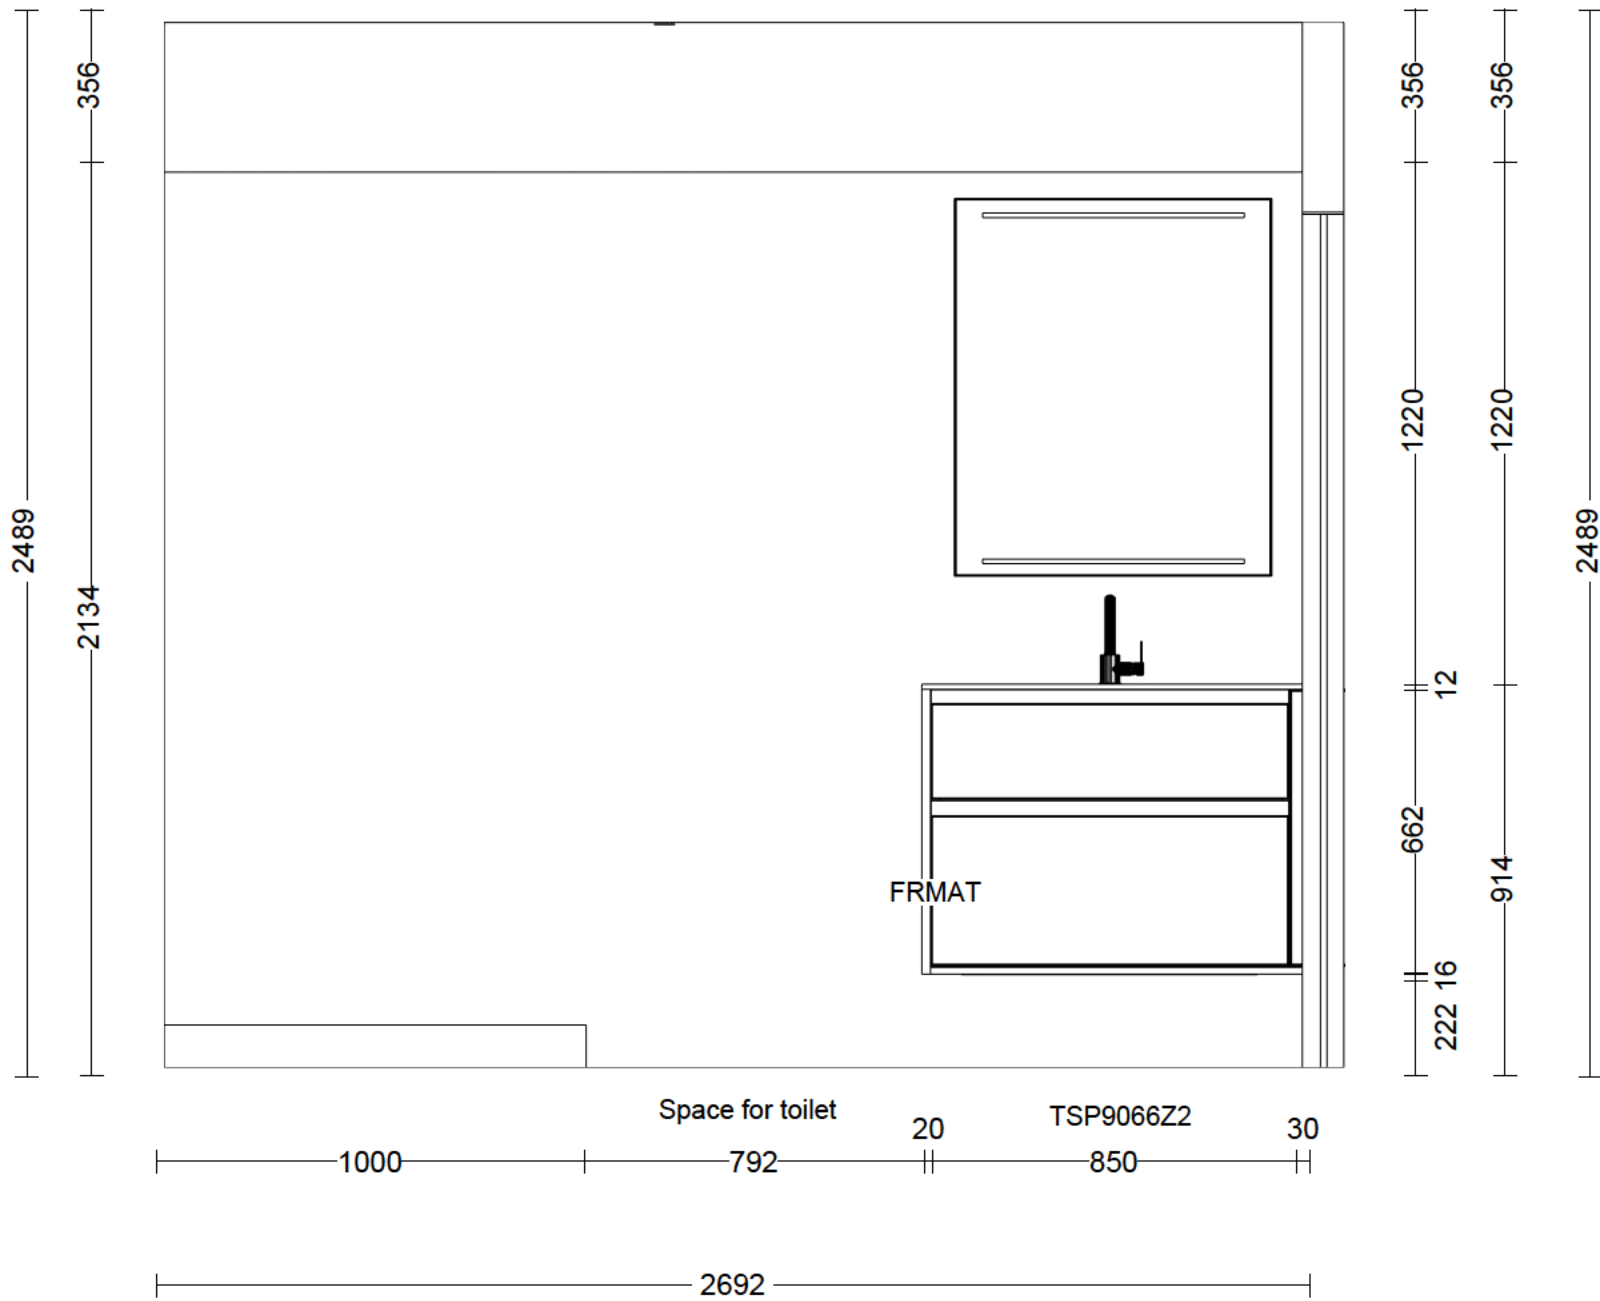

Commission:

Design: XXXXXXXXXX

Date: 22.09.2023

View: Plan / Scale-to-fit

Manufacturer: Leicht Collection 2023 EN

Program: 253 F 45

Handle: 80934 Profile grip rail 809.286 black :

Worktop col.:

The images are only to provide a graphical overview; they don't fit precisely. There may be differences in the colours and graphics patterns. Front arrangement subject to modification for manufacturer reasons.

Commission:

Design: XXXXXXXXXX

Date: 22.09.2023

View: Elevation / Scale-to-fit

Manufacturer: Leicht Collection 2023 EN

Program: 253 F 45

Handle: 80934 Profile grip rail 809.286 black :

Worktop col.: