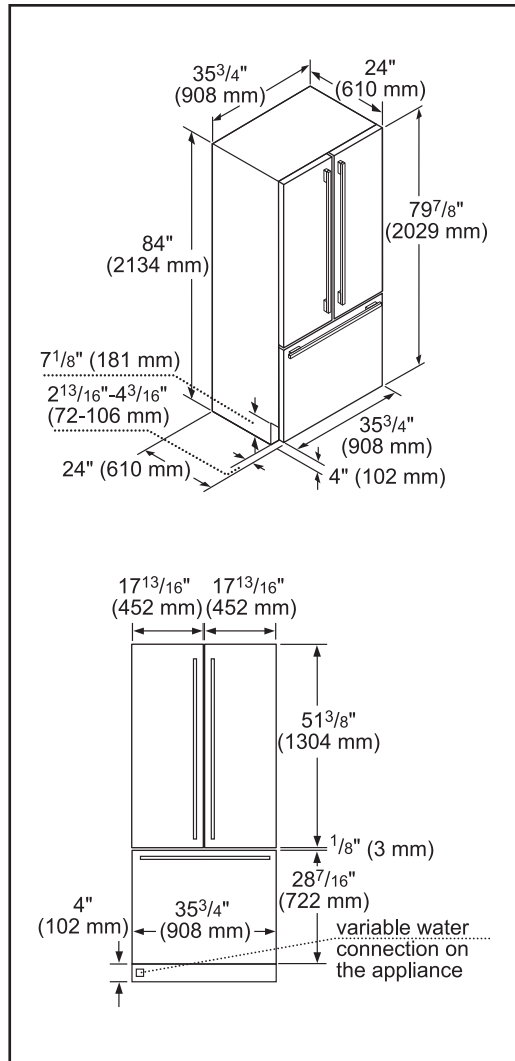

36" Built-In Custom Panel French Door

Benchmark® Series – Custom Panel B36IT800NP

Bosch B36IT800NP Refrigerator

Installation Details

Accessories: To purchase Bosch accessories, cleaners & parts please visit www.bosch-home.com/us/store or call 1-800-944-2904 (Mon to Fri 5 am to 6 pm PST, Sat 6 am to 3 pm PST).

Notes: All height, width and depth dimensions are shown in inches. BSH reserves the absolute and unrestricted right to change product materials and specifications, at any time, without notice. Consult the product's installation instructions for final dimensional data and other details prior to making cutout.

Warranties: Please see Use & Care manual or Bosch website for statement of limited warranty.

For more information on our entire line of products, go to www.bosch-home.com/us or call 1-800-944-2904

© BSH Home Appliances Corporation. All rights reserved. Bosch is a registered trademark of Robert Bosch GmbH.