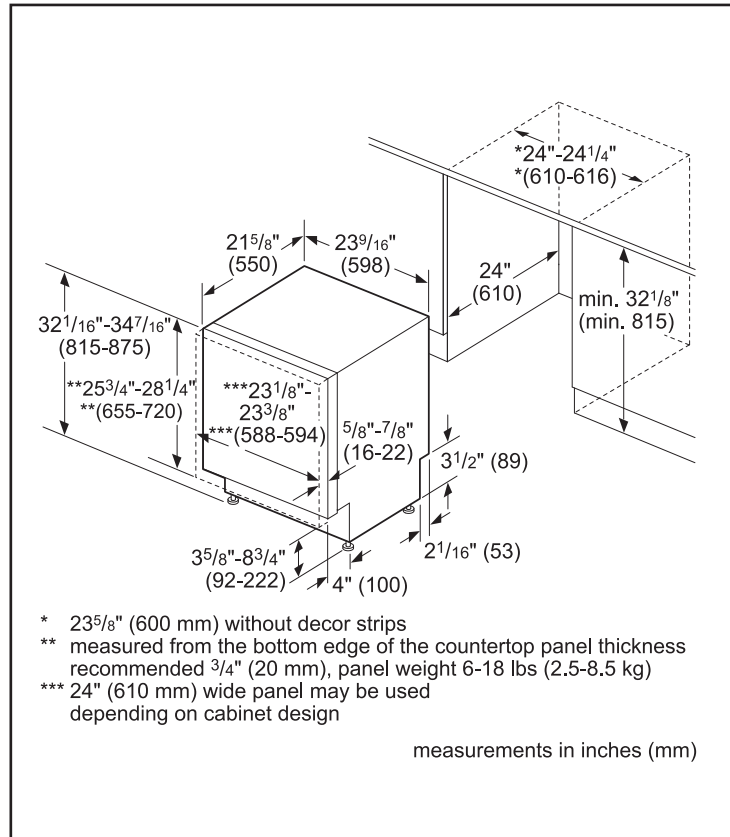

24" Panel Ready Special Application

800 Series – Panel Ready SGV68U53UC

Installation Details

For help and assistance with Bosch accessories please visit: www.bosch-eshop.com/eshop/bosch/us or call 1-800-944-2904 Mon-Fri 5am to 6pm PST Sat 6am to 3pm PST

Notes: All height, width and depth dimensions are shown in inches. BSH reserves the absolute and unrestricted right to change product materials and specifications, at any time, without notice. Consult the product's installation instructions for final dimensional data and other details prior to making cutout. Applicable product warranty can be found in accompanying product literature or you may contact your account manager for further details.

Warranties: Bosch warrants that the Product is free from defects in materials and workmanship for a period of three hundred and sixty-five (365) days from the date of purchase. The foregoing timeline begins to run upon the date of purchase, and shall not be stalled, tolled, extended, or suspended, for any reason whatsoever. This Product is also warranted to be free from cosmetic defects in material and workmanship (such as scratches of stainless steel, paint/porcelain blemishes, chip, dents, or other damage) to the finish of the Product, for a period of thirty (30) days from the date of purchase or closing date for new construction. This cosmetic warranty excludes slight color variations due to inherent differences in painted and porcelain parts, as well as differences caused by kitchen lighting, product location, or other similar factors. This cosmetic warranty specifically excludes any display, floor, "As Is", or "B" stock appliances.

For more information on our entire line of products, go to www.bosch-home.com/us or call 1-800-944-2904

© BSH Home Appliances Corporation. All rights reserved. Bosch is a registered trademark of Robert Bosch GmbH.