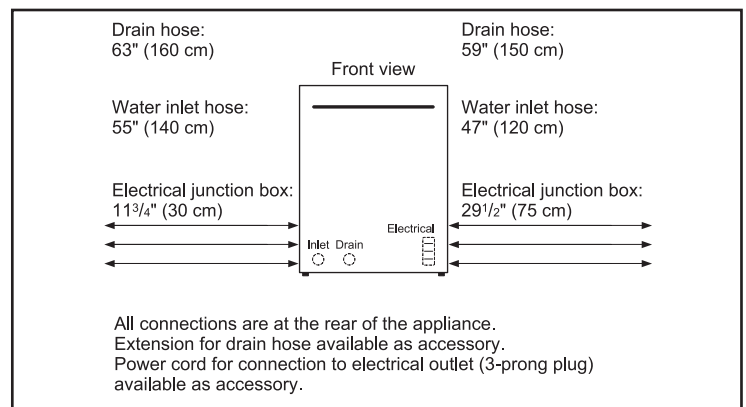

24" Panel Ready Special Application

800 Series – Panel Ready SGV68U53UC

Installation Details

For help and assistance with Bosch accessories please visit: www.bosch-eshop.com/eshop/bosch/us or call 1-800-944-2904 Mon-Fri 5am to 6pm PST Sat 6am to 3pm PST

Notes: All height, width and depth dimensions are shown in inches. BSH reserves the absolute and unrestricted right to change product materials and specifications, at any time, without notice. Consult the product's installation instructions for final dimensional data and other details prior to making cutout. Applicable product warranty can be found in accompanying product literature or you may contact your account manager for further details.

Warranties: Bosch warrants that the Product is free from defects in materials and workmanship for a period of three hundred and sixty-five (365) days from the date of purchase. The foregoing timeline begins to run upon the date of purchase, and shall not be stalled, tolled, extended, or suspended, for any reason whatsoever. This Product is also warranted to be free from cosmetic defects in material and workmanship (such as scratches of stainless steel, paint/porcelain blemishes, chip, dents, or other damage) to the finish of the Product, for a period of thirty (30) days from the date of purchase or closing date for new construction. This cosmetic warranty excludes slight color variations due to inherent differences in painted and porcelain parts, as well as differences caused by kitchen lighting, product location, or other similar factors. This cosmetic warranty specifically excludes any display, floor, "As Is", or "B" stock appliances.

For more information on our entire line of products, go to www.bosch-home.com/us or call 1-800-944-2904

© BSH Home Appliances Corporation. All rights reserved. Bosch is a registered trademark of Robert Bosch GmbH.