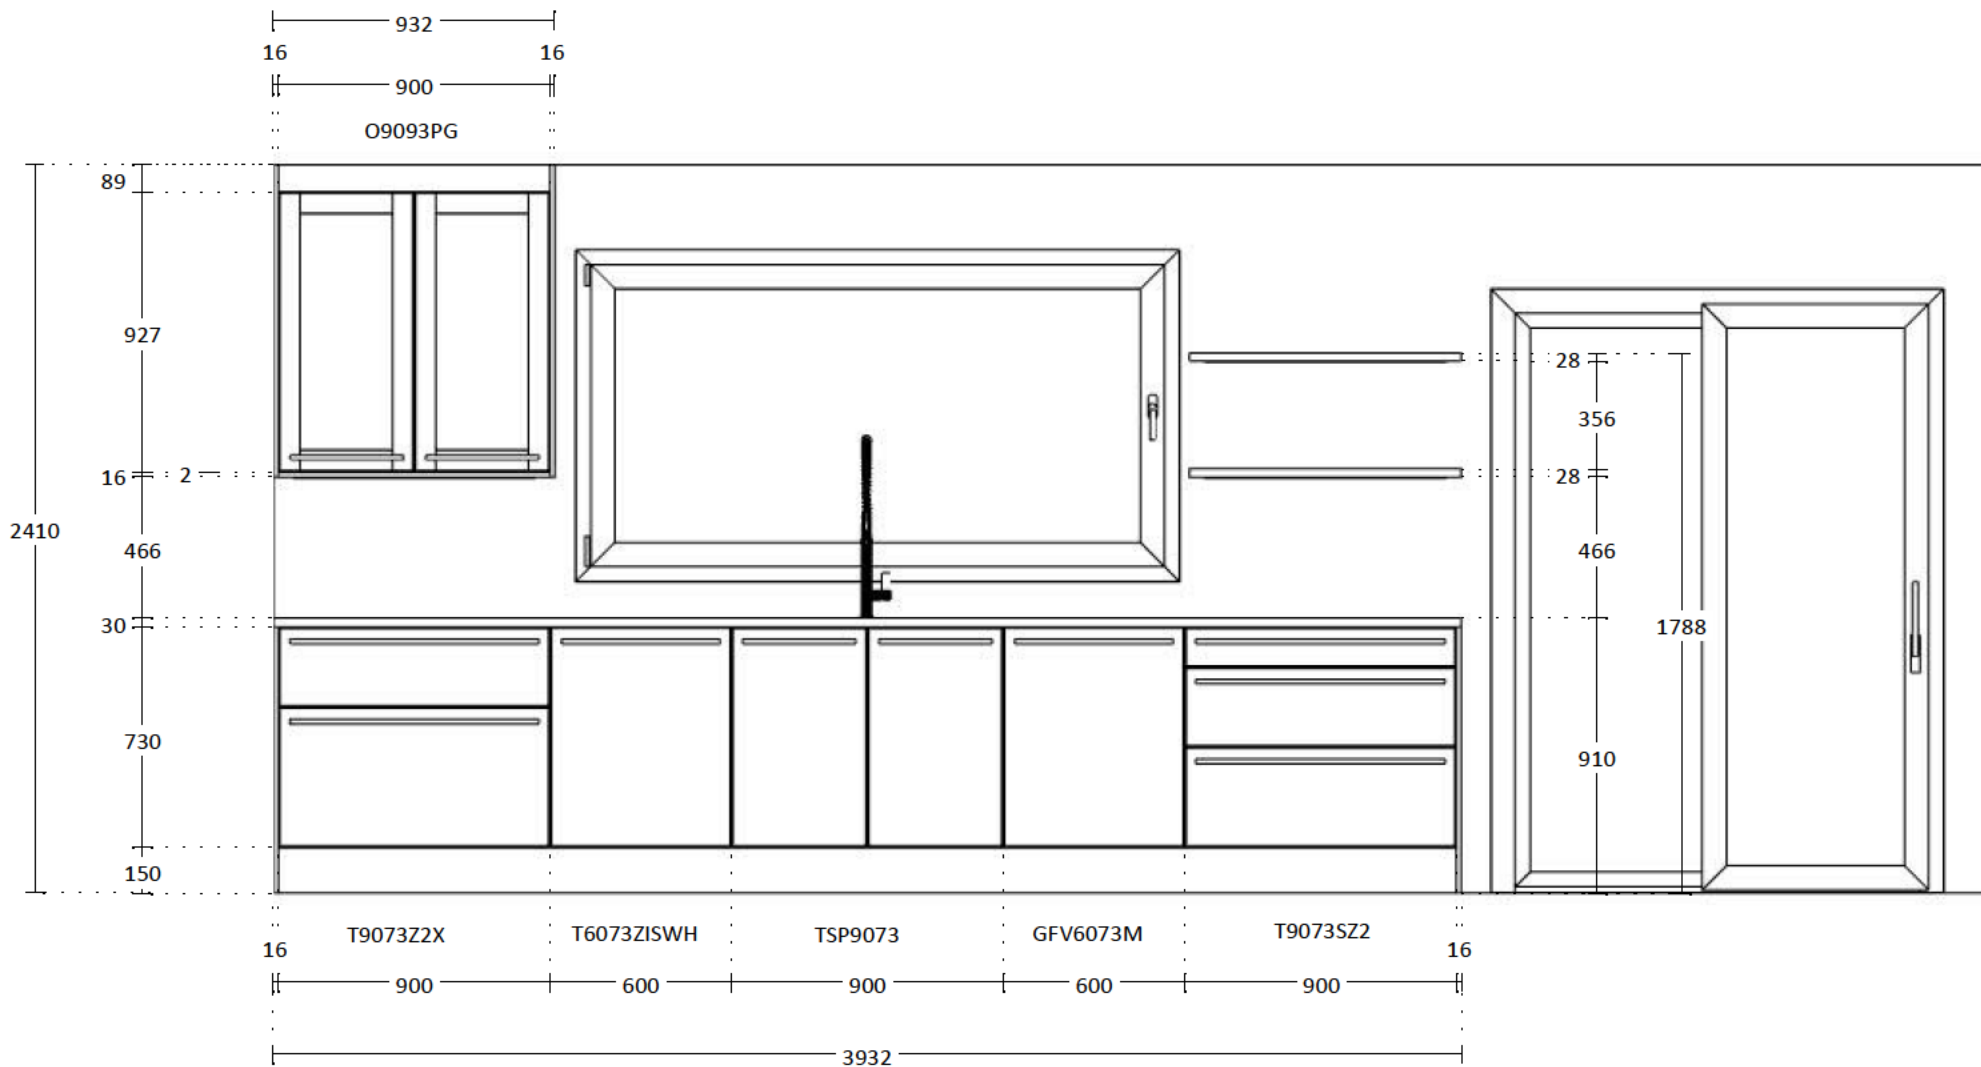

KPS designstudio

ELEVATION A

LEICHT[®]

GERMAN
KITCHEN
CENTER

Commission: [REDACTED]
Design: [REDACTED]
Date: 27.05.2018
View: Elevation / 1:25

Manufacturer: Leicht Collection 2018 EN
Program: 222 SYNTHIA
Handle: 620 Grip profile 620.405
Worktop col.: