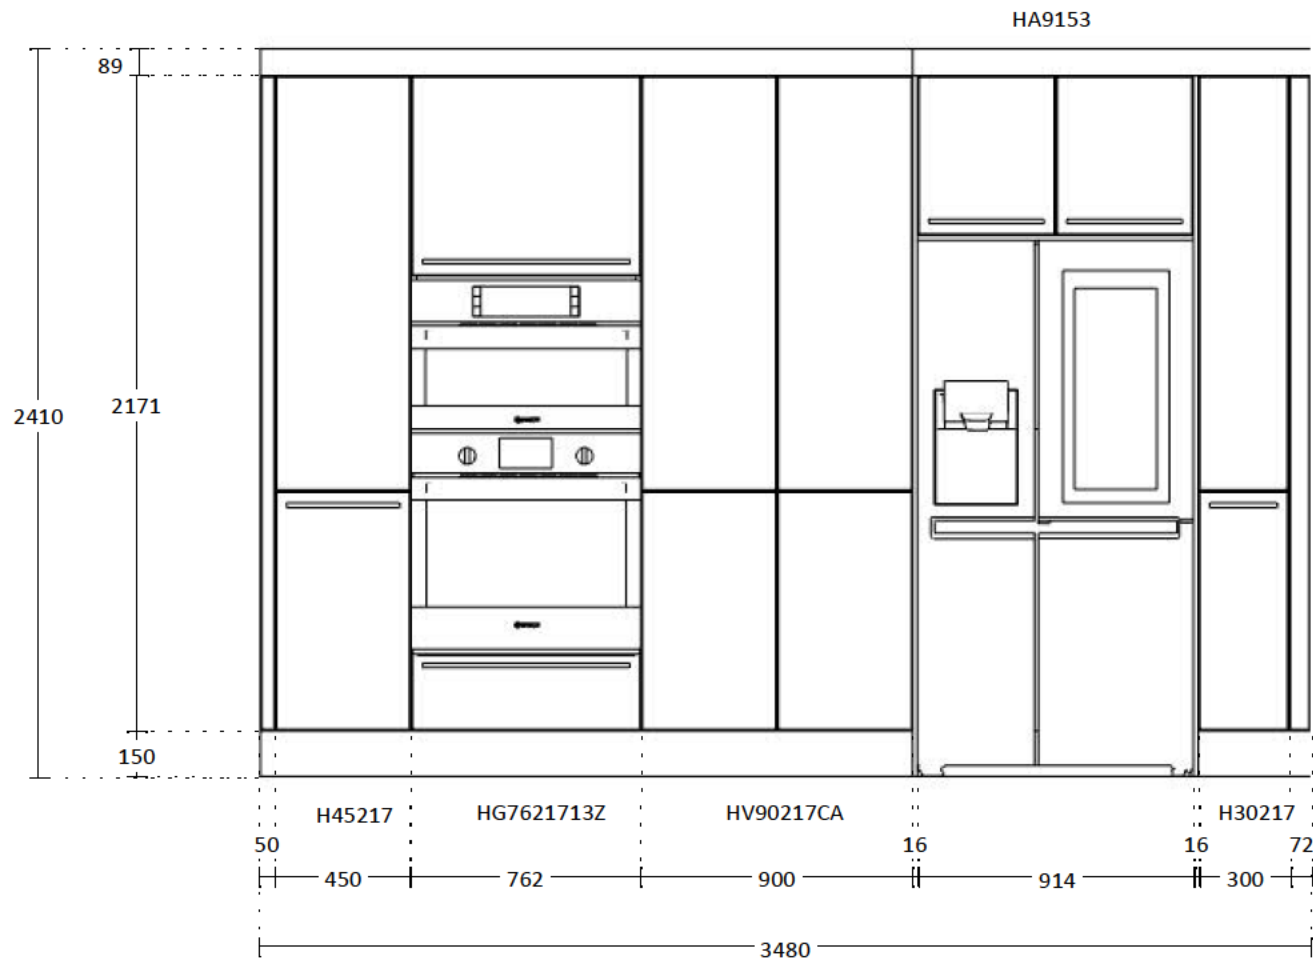

ELEVATION B

LEICHT®

GERMAN
KITCHEN
CENTER

Commission: [REDACTED]
Design: [REDACTED]
Date: 27.05.2018
View: Elevation / 1:25

Manufacturer: Leicht Collection 2018 EN
Program: 222 SYNTHIA
Handle: 620 Grip profile 620.405
Worktop col.:

The images are only to provide a graphical overview; they don't fit precisely. There may be differences in the colours and grain patterns. Front arrangement subject to modification for manufacturer reasons.

KPS designstudio