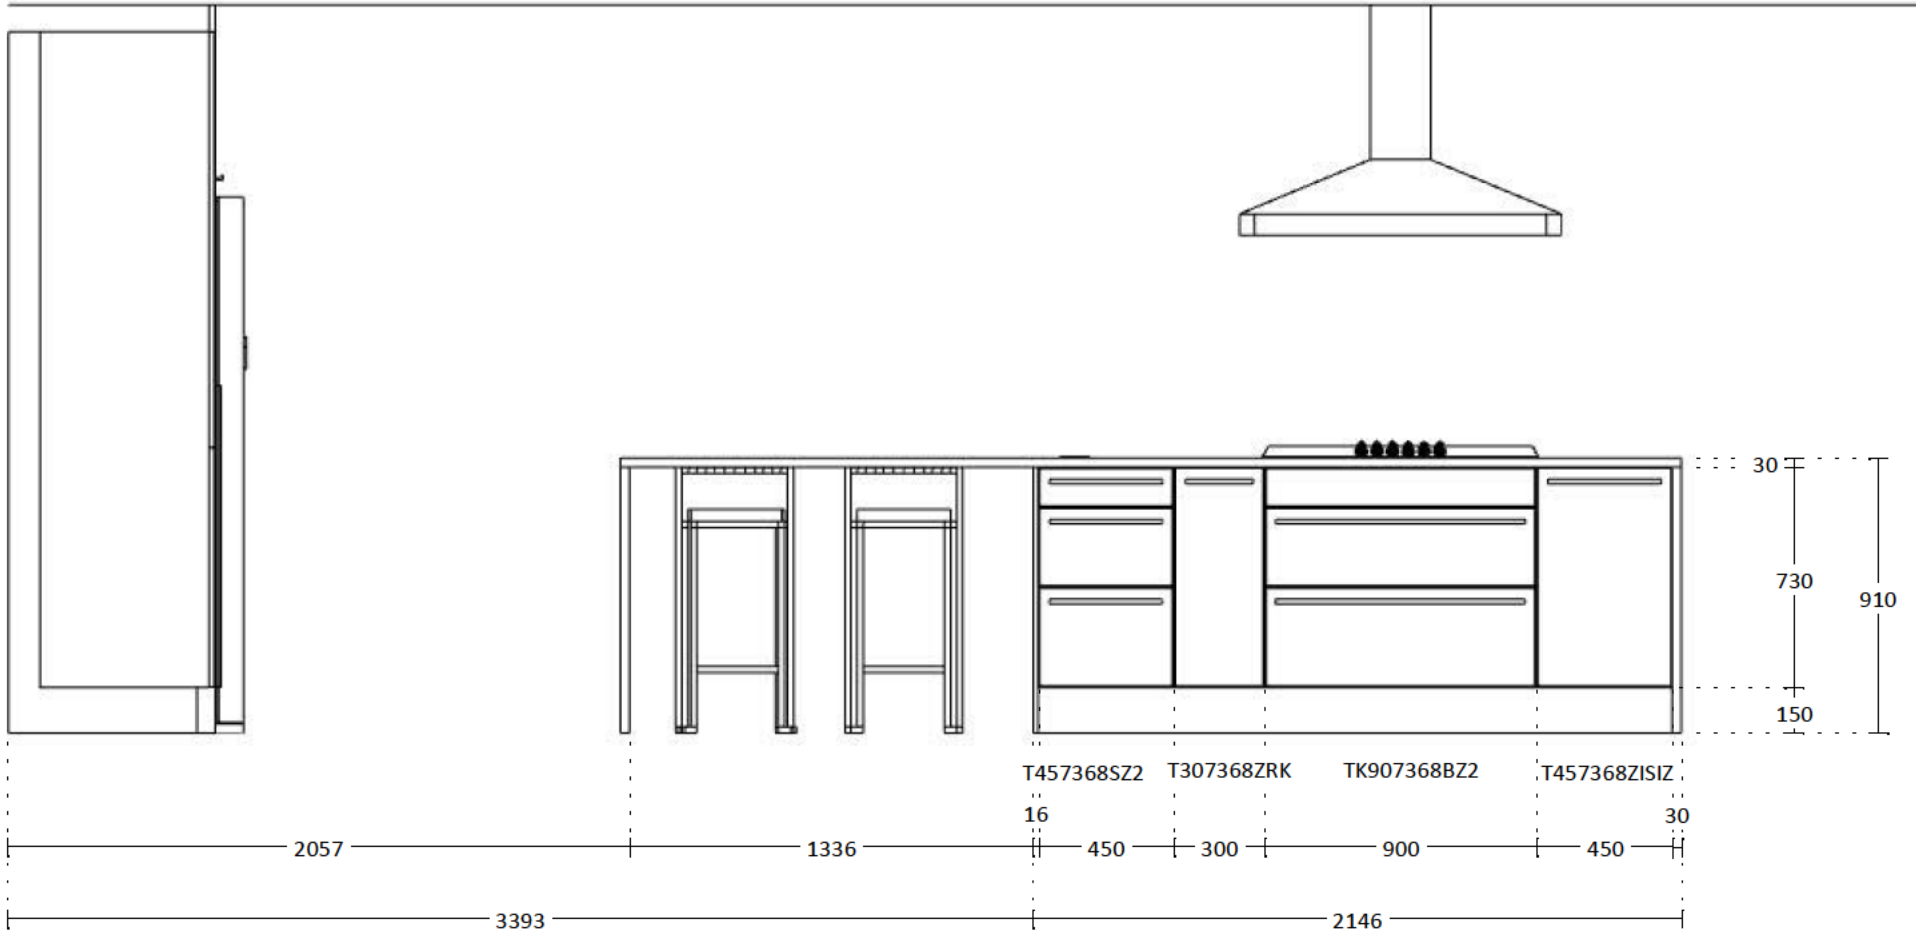

ELEVATION C

LEICHT®

GERMAN
KITCHEN
CENTER

Commission: XXXXXXXXXX
Design: XXXXXXXXXX
Date: 27.05.2018
View: Elevation / 1:25

Manufacturer: Leicht Collection 2018 EN
Program: 222 SYNTHIA
Handle: 620 Grip profile 620.405
Worktop col.:

The images are only to provide a graphical overview, they don't fit precisely. There may be differences in the colours and grain patterns. Front arrangement subject to modification for manufacturer reasons.

KPS designstudio